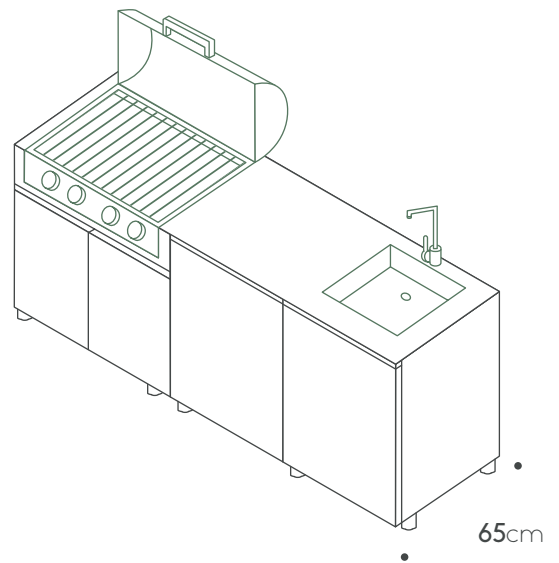

Two drawers cabinet+Internal drawer € 1,135

Porcelain side panel 65cm € 1,385

Toe kick € 395

Teak cutting board € 245

Products can be arranged in opposite positioning

unica collection

210 ver.3

Kitchen specifications

Cabinets: A60L / A60R / C90
Countertop: Porcelain 2.12m X 0.65cm
Sink: Barazza 40cm X 40cm
Faucet: MGS RH
BBQ: Broilchef BBQ BCP-500S

Total price: € 12,803

Extra features

Shelf 60cm	€ 135
Shelf 90cm	€ 195
Internal drawer	€ 595
Two drawers cabinet+Internal drawer	€ 1,135
Porcelain side panel 65cm	€ 1,385
Toe kick	€ 395
Teak cutting board	€ 245