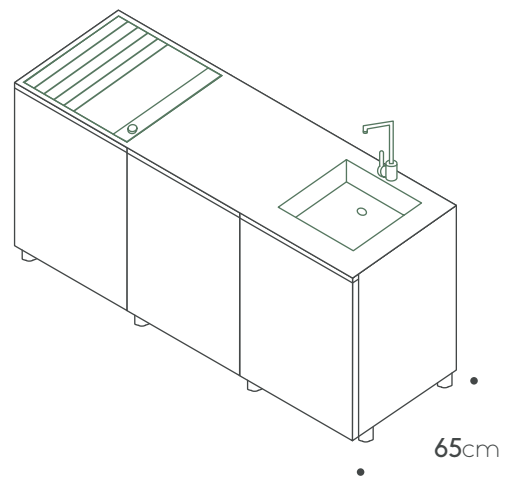

Teak cutting board € 245

Countertop
Porcelain 1.82m X 0.92cm € 500

Porcelain side panel 92cm € 1,885

Products can be arranged in opposite positioning

unica collection

210 ver.1

Kitchen specifications

Cabinets:
A60L / A60R / C90