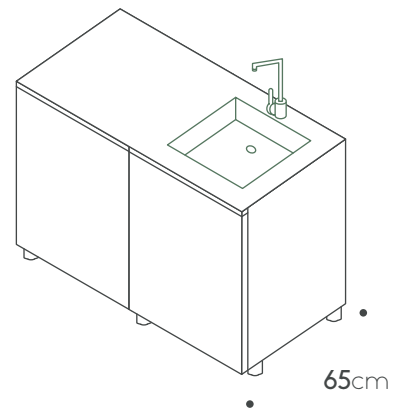

Countertop:
Porcelain 1.22m X 0.65cm

Sink:
Barazza 40cm X 40cm

Faucet:
MGS RH

Total price: € 7,333

Products can be arranged in opposite positioning

Extra features

Shelf 60cm € 135

Internal drawer € 595