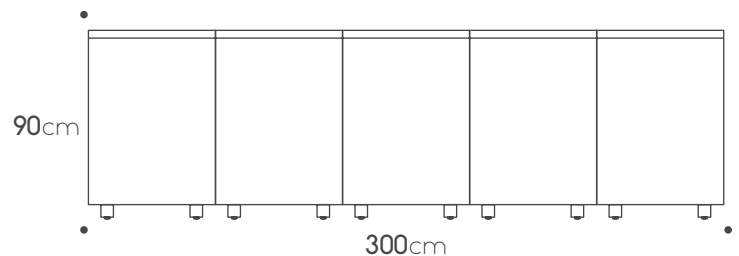

unica collection

300 ver.2

Kitchen specifications

Cabinets:
A60L / A60R / A120

Countertop:
Porcelain 3.02m X 0.65cm

Sink:
Barazza 40cmx40cm

Faucet:
MGS RH

Teppanyaki:
Pla.net IN.80.LR

Total price: € 18,736

Extra features

Cook burner € 550

Shelf 60cm € 135

Internal drawer € 595

Two drawers cabinet+Internal drawer € 1,135

Porcelain side panel 65cm € 1,385

Toe kick € 435

Teak cutting board € 245

Countertop
Porcelain 3.02m X 0.92cm € 600

Porcelain side panel 92cm € 1,885

Products can be arranged in opposite positioning