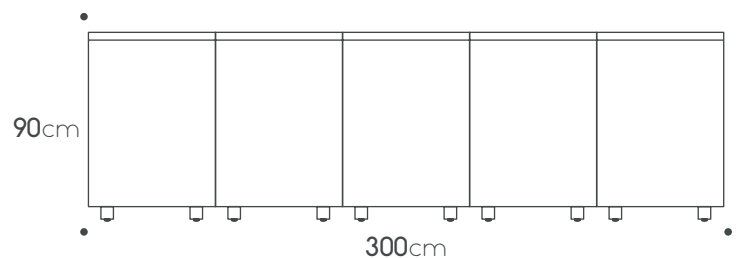

unica collection

300 ver.3

Kitchen specifications

Cabinets:
A60L / A60R / A60R / A120

Countertop:
Porcelain 3.02m X 0.65cm

Sink:
Barazza 40cmx40cm

Faucet:
MGS RH

Teppanyaki:
Pla.net IN.80.LR

Total price: € 18,736

Extra features

Cook burner € 550

Shelf 60cm € 135

Internal drawer € 595

Two drawers cabinet+Internal drawer € 1,135

Porcelain side panel 65cm € 1,385

Toe kick € 435

Teak cutting board € 245

Countertop
Porcelain 3.02m X 0.92cm € 600

Porcelain side panel 92cm € 1,885

Products can be arranged in opposite positioning