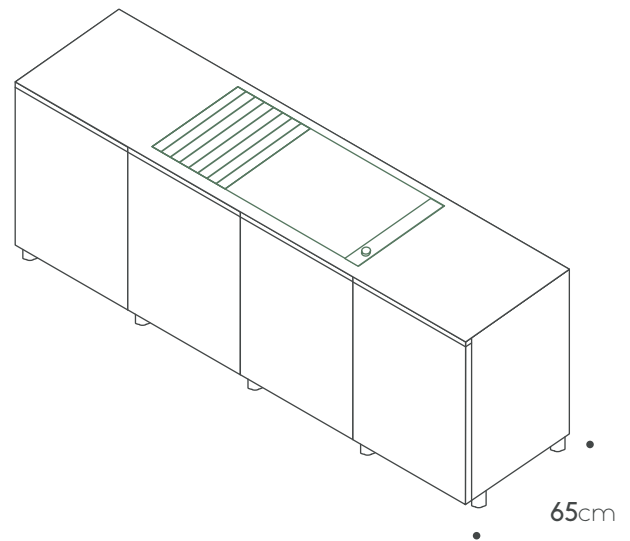

Teak cutting board € 245

Countertop
Porcelain 2.42m X 0.92cm € 600

Porcelain side panel 92cm € 1,885

Products can be arranged in opposite positioning

unica collection

240 ver.3

Kitchen specifications

Cabinets: A60L / A60R / A120
Countertop: Porcelain 2.42m X 0.65cm
Sink: Barazza 40cm X 40cm
Faucet: MGS RH
Teppanyaki: Pla.net IN.80.LR