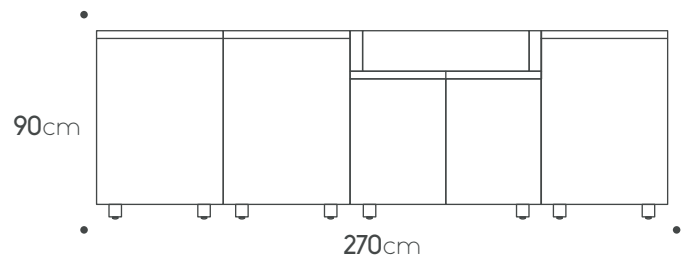

unica collection

270 ver.2

Kitchen specifications

Cabinets:
A60R / A60R / A60L / C90

Countertop:
Porcelain 2.72m X 0.65cm

Sink:
Barazza 40cm X 40cm

Faucet:
MGS RH

BBQ:
Broilchef BBQ BCP-500S

Total price: € 16,126

Extra features

Shelf 60cm € 135

Shelf 90cm € 195

Internal drawer € 595

Two drawers cabinet+Internal drawer € 1,135

Porcelain side panel 65cm € 1,385

Toe kick € 435

Teak cutting board € 245

Countertop
Porcelain 2.72m X 0.92cm € 600

Porcelain side panel 92cm € 1,885

Products can be arranged in opposite positioning