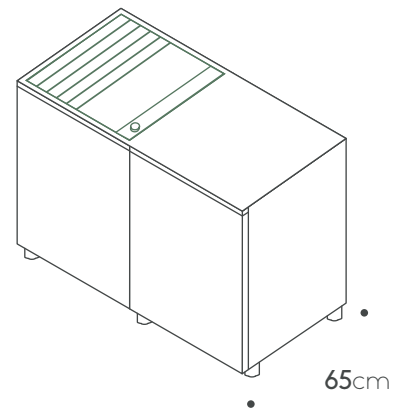

unica collection

120 ver.2

kitchen specifications

Cabinets:
A120

Countertop:
Porcelain 1.22m X 0.65cm

Teppanyaki:
Pla.net IN.55.LR

Total price: € 7,507

Extra features

Shelf 60cm € 135

Internal drawer € 595

Porcelain side panel 65cm € 1,385

Toe kick € 325

Teak cutting board € 245

Products can be arranged in opposite positioning