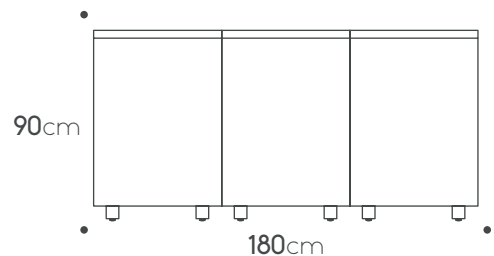

unica collection

180 ver.4

Kitchen specifications

Cabinets:
A60R / A60R / A60L

Countertop:
Porcelain 1.82m X 0.65cm

Sink:
Barazza 40cm X 40cm

Faucet:
MGS RH

Cook burner:
Pla.net INF.DUAL

Total price: € 11,307

Extra features

Shelf 60cm € 135

Internal drawer € 595

Two drawers cabinet+Internal drawer € 1,135

Porcelain side panel 65cm € 1,385

Toe kick € 395

Teak cutting board € 245

Countertop
Porcelain 1.82m X 0.92cm € 500

Porcelain side panel 92cm € 1,885

Products can be arranged in opposite positioning