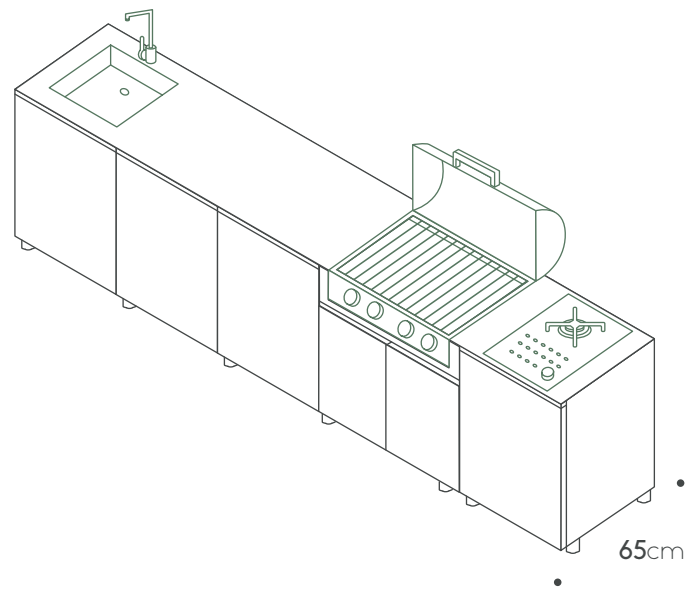

Countertop:
Porcelain 3.32m X 0.65cm

Sink:
Barazza 40cm X 40cm

Faucet:
MGS RH

BBQ:
Broilchef BBQ BCP-500S

Cook burner:
Pla.net INF.DUAL

Total price: € 20,032

Extra features

Shelf 60cm € 135

Shelf 90cm € 195

Internal drawer € 595

Two drawers cabinet+Internal drawer € 1,135

Porcelain side panel 65cm € 1,385

Toe kick € 435

Teak cutting board € 245

Countertop
Porcelain 3.32m X 0.92cm € 600

Porcelain side panel 92cm € 1,885