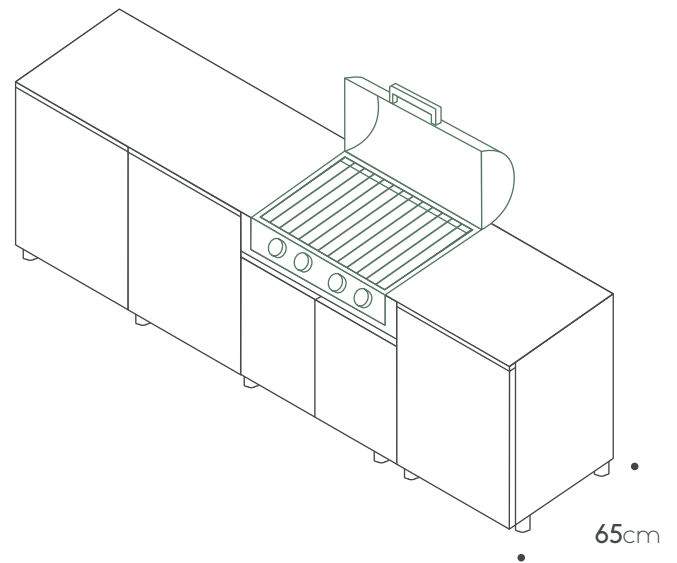

unica collection

270 ver.1

Kitchen specifications

Cabinets:
A60R / A60R / A60L / C90

Countertop:
Porcelain 2.72m X 0.65cm

BBQ:
Broilchef BBQ BCP-500S

Total price: € 15,104

Extra features

Shelf 60cm € 135

Shelf 90cm € 195

Internal drawer € 595

Two drawers cabinet+Internal drawer € 1,135

Porcelain side panel 65cm € 1,385

Toe kick € 435

Teak cutting board € 245

Countertop
Porcelain 2.72m X 0.92cm € 600

Porcelain side panel 92cm € 1,885

Products can be arranged in opposite positioning