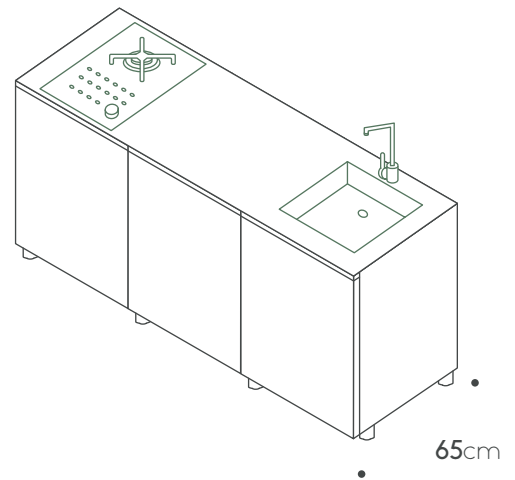

Internal drawer € 595

Two drawers cabinet+Internal drawer € 1,135

Porcelain side panel 65cm € 1,385

Toe kick € 395

Teak cutting board € 245

Countertop
Porcelain 1.82m X 0.92cm € 500

Porcelain side panel 92cm € 1,885