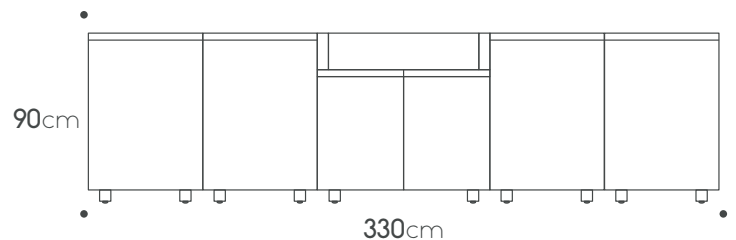

Toe kick € 435

Teak cutting board € 245

Countertop
Porcelain 3.32m X 0.92cm € 600

Porcelain side panel 92cm € 1,885

Products can be arranged in opposite positioning

unica collection

330 ver.4

Kitchen specifications