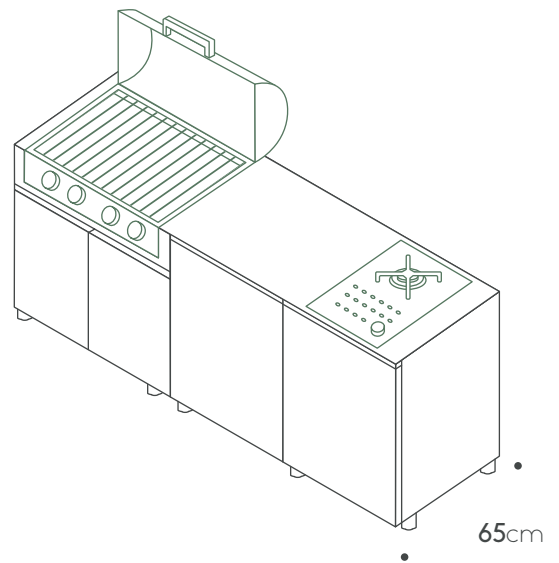

unica collection

210 ver.2

Kitchen specifications

Cabinets:
A60L / A60R / C90

Countertop:
Porcelain 2.12m X 0.65cm

BBQ:
Broilchef BBQ BCP-500S

Cook burner:
Pla.net INF.DUAL

Total price: € 12,358

Extra features

Shelf 60cm € 135

Shelf 90cm € 195

Internal drawer € 595

Two drawers cabinet+Internal drawer € 1,135

Porcelain side panel 65cm € 1,385

Toe kick € 395

Teak cutting board € 245

Products can be arranged in opposite positioning