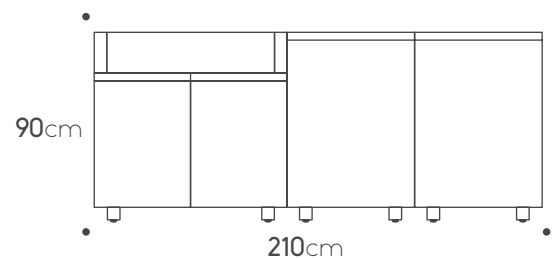

unica collection

210 ver.1

Kitchen specifications

Cabinets:
A60L / A60R / C90

Countertop:
Porcelain 2.12m X 0.65cm

BBQ:
Broilchef BBQ BCP-500S

Total price: € 11,781

Extra features

Shelf 60cm € 135

Shelf 90cm € 195

Internal drawer € 595

Two drawers cabinet+Internal drawer € 1,135

Porcelain side panel 65cm € 1,385

Toe kick € 395

Teak cutting board € 245

Products can be arranged in opposite positioning