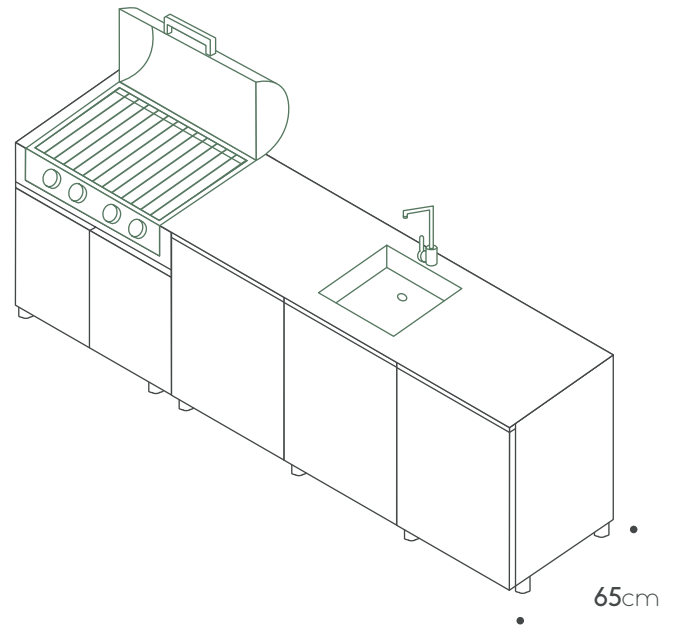

BBQ:
Broilchef BBQ BCP-500S

Total price: € 16,126

Extra features

Shelf 60cm € 135

Shelf 90cm € 195

Internal drawer € 595

Two drawers cabinet+Internal drawer € 1,135

Porcelain side panel 65cm € 1,385

Toe kick € 435

Teak cutting board € 245

Countertop
Porcelain 2.72m X 0.92cm € 600

Porcelain side panel 92cm € 1,885

Products can be arranged in opposite positioning

unica collection

270 ver.4

Kitchen specifications