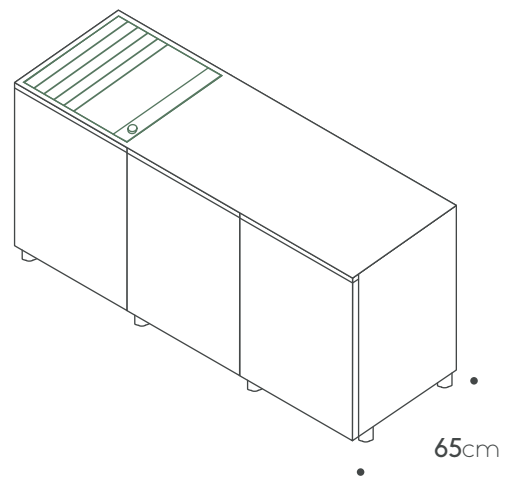

unica collection

180 ver.3

Kitchen specifications

Cabinets:
A60R / A120

Countertop:
Porcelain 1.82m X 0.65cm

Teppanyaki:
Pla.net IN.55.LR

Total price: € 10,862

Extra features

Shelf 60cm € 135

Internal drawer € 595

Two drawers cabinet+Internal drawer € 1,135

Porcelain side panel 65cm € 1,385

Toe kick € 395

Teak cutting board € 245

Countertop
Porcelain 1.82m X 0.92cm € 500

Porcelain side panel 92cm € 1,885

Products can be arranged in opposite positioning