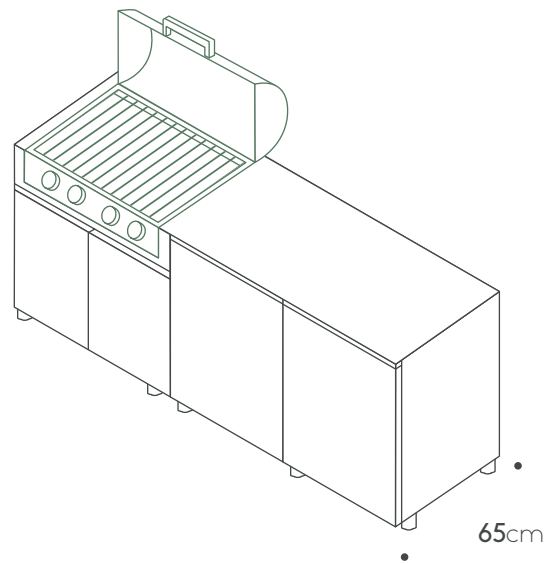

unica collection

210 ver.1

Kitchen specifications

Cabinets:
A60L / A60R / C90

Countertop:
Porcelain 2.12m X 0.65cm

BBQ:
Broilchef BBQ BCP-500S

Total price: € 11,781

Extra features

Shelf 60cm € 135

Shelf 90cm € 195

Internal drawer € 595

Two drawers cabinet+Internal drawer € 1,135

Porcelain side panel 65cm € 1,385

Toe kick € 395

Teak cutting board € 245

Products can be arranged in opposite positioning