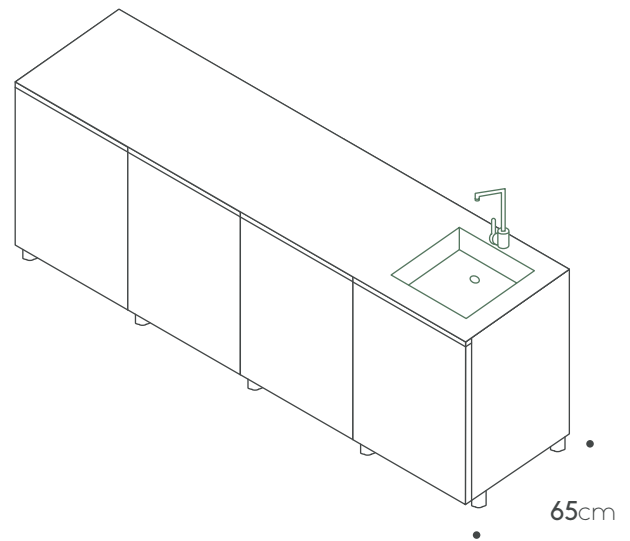

unica collection

240 ver.1

Kitchen specifications

Cabinets:
A60R / A60R / A60L / A60L

Countertop:
Porcelain 2.42m X 0.65cm

Sink:
Barazza 40cm X 40cm

Faucet:
MGS RH

Total price: €14,647

Extra features

Shelf 60cm € 135

Internal drawer € 595

Two drawers cabinet+Internal drawer € 1,135

Porcelain side panel 65cm € 1,385

Toe kick € 395

Teak cutting board € 245

Countertop
Porcelain 2.42m X 0.92cm € 600

Porcelain side panel 92cm € 1,885

Products can be arranged in opposite positioning