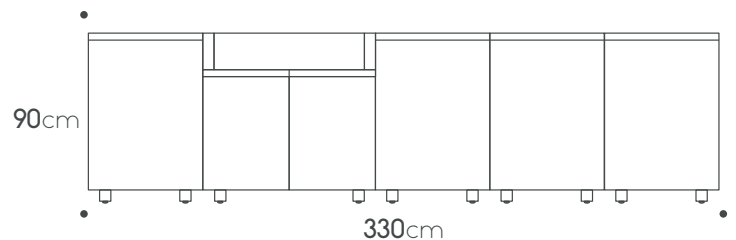

unica collection

330 ver.5

Kitchen specifications

Cabinets:
A60L / A60L / A60R / A60R / C90

Countertop:
Porcelain 3.32m X 0.65cm

Sink:
Barazza 40cm X 40cm

Faucet:
MGS RH

BBQ:
Broilchef BBQ BCP-500S

Total price: € 19,455

Extra features

Shelf 60cm € 135

Shelf 90cm € 195

Internal drawer € 595

Two drawers cabinet+Internal drawer € 1,135

Porcelain side panel 65cm € 1,385

Toe kick € 435

Teak cutting board € 245

Countertop
Porcelain 3.32m X 0.92cm € 600

Porcelain side panel 92cm € 1,885

Products can be arranged in opposite positioning