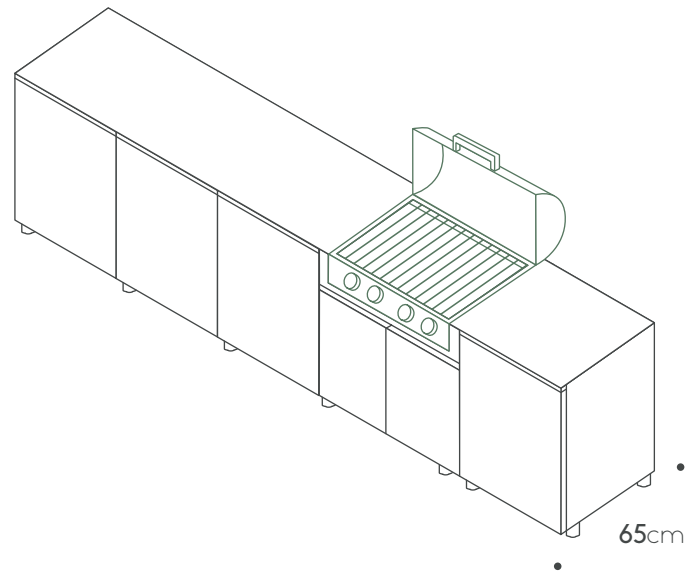

Two drawers cabinet+Internal drawer € 1,135

Porcelain side panel 65cm € 1,385

Toe kick € 435

Teak cutting board € 245

Countertop
Porcelain 3.32m X 0.92cm € 600

Porcelain side panel 92cm € 1,885

Products can be arranged in opposite positioning