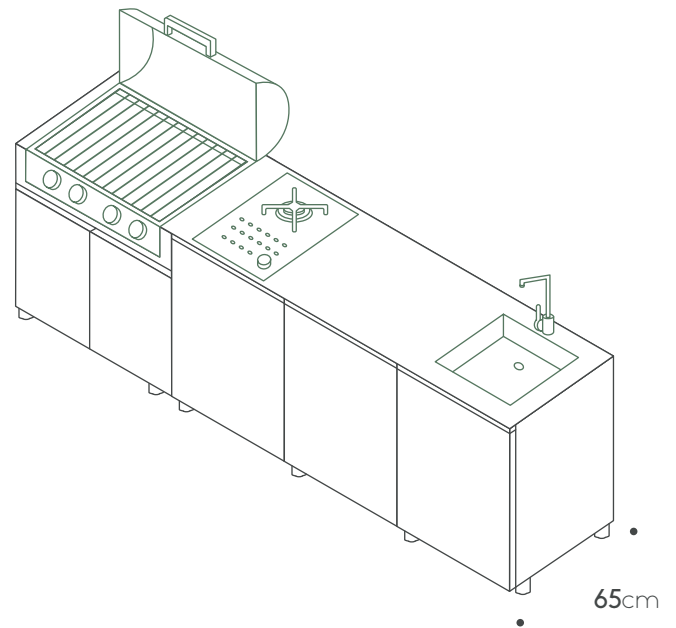

unica collection

270 ver.5

Kitchen specifications

Cabinets:
A60R / A60R / A60L / C90

Countertop:
Porcelain 2.72m X 0.65cm

Sink:
Barazza 40cm X 40cm

Faucet:
MGS RH

BBQ:
Broilchef BBQ BCP-500S

Cook burner:
Pla.net INF.DUAL

Total price: € 16,704

Extra features

Shelf 60cm € 135

Shelf 90cm € 195

Internal drawer € 595

Two drawers cabinet+Internal drawer € 1,135

Porcelain side panel 65cm € 1,385

Toe kick € 435

Teak cutting board € 245

Countertop
Porcelain 2.72m X 0.92cm € 600

Porcelain side panel 92cm € 1,885

Products can be arranged in opposite positioning