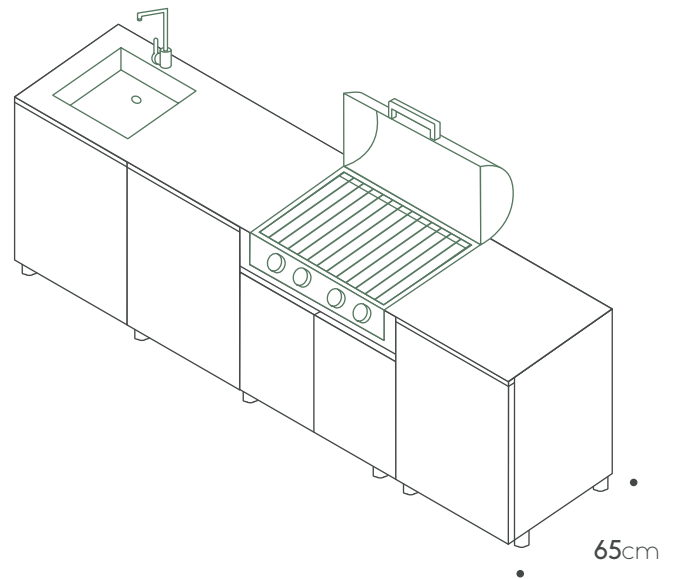

Countertop:
Porcelain 2.72m X 0.65cm

Sink:
Barazza 40cm X 40cm

Faucet:
MGS RH

BBQ:
Broilchef BBQ BCP-500S

Total price: € 16,126

Extra features

Shelf 60cm € 135

Shelf 90cm € 195

Internal drawer € 595

Two drawers cabinet+Internal drawer € 1,135

Porcelain side panel 65cm € 1,385

Toe kick € 435

Teak cutting board € 245

Countertop
Porcelain 2.72m X 0.92cm € 600

Porcelain side panel 92cm € 1,885