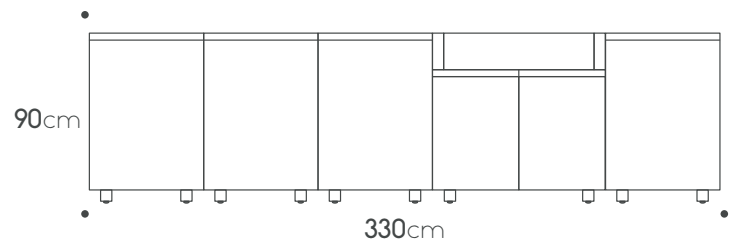

unica collection

330 ver.2

Kitchen specifications

Cabinets:
A60L / A60L / A60R / A60R / C90

Countertop:
Porcelain 3.32m X 0.65cm

Sink:
Barazza 40cm X 40cm

Faucet:
MGS RH

BBQ:
Broilchef BBQ BCP-500S

Total price: € 19,455

Extra features

Shelf 60cm € 135

Shelf 90cm € 195

Internal drawer € 595

Two drawers cabinet+Internal drawer € 1,135

Porcelain side panel 65cm € 1,385

Toe kick € 435

Teak cutting board € 245

Countertop
Porcelain 3.32m X 0.92cm € 600

Porcelain side panel 92cm € 1,885

Products can be arranged in opposite positioning