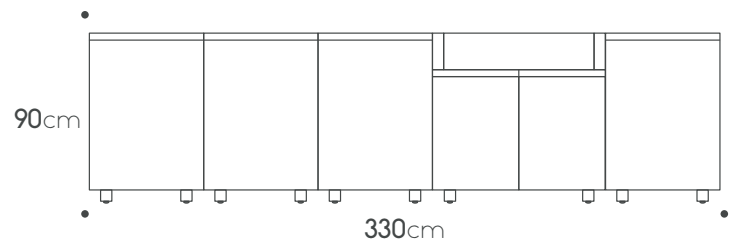

unica collection

330 ver.6

Kitchen specifications

Cabinets:
A60L / A60L / A60R / A60R / C90

Countertop:
Porcelain 3.32m X 0.65cm

Sink:
Barazza 40cm X 40cm

Faucet:
MGS RH

BBQ:
Broilchef BBQ BCP-500S

Cook burner:
Pla.net INF.DUAL

Total price: € 20,032

Extra features

Shelf 60cm € 135

Shelf 90cm € 195

Internal drawer € 595

Two drawers cabinet+Internal drawer € 1,135

Porcelain side panel 65cm € 1,385

Toe kick € 435

Teak cutting board € 245

Countertop
Porcelain 3.32m X 0.92cm € 600

Porcelain side panel 92cm € 1,885

Products can be arranged in opposite positioning