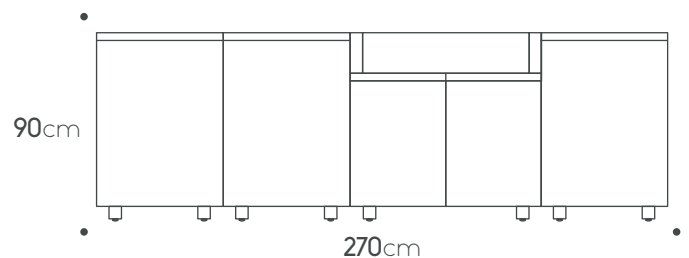

unica collection

270 ver.6

kitchen specifications

Cabinets:
A60R / A60R / A60L / C90

Countertop:
Porcelain 2.72m X 0.65cm

Sink:
Barazza 40cm X 40cm

Faucet:
MGS RH

BBQ:
Broilchef BBQ BCP-500S

Cook burner:
Pla.net INF.DUAL

Total price: € 16,704

Extra features

Shelf 60cm € 135

Shelf 90cm € 195

Internal drawer € 595

Two drawers cabinet+Internal drawer € 1,135

Porcelain side panel 65cm € 1,385

Toe kick € 435

Teak cutting board € 245

Countertop
Porcelain 2.72m X 0.92cm € 600

Porcelain side panel 92cm € 1,885

Products can be arranged in opposite positioning