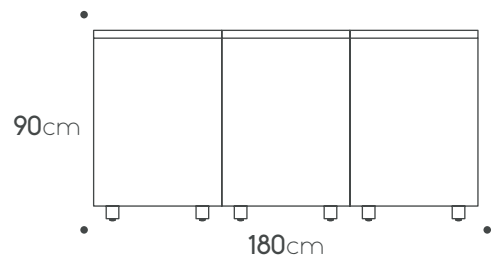

Countertop
Porcelain 1.82m X 0.92cm € 500

Porcelain side panel 92cm € 1,885

Products can be arranged in opposite positioning

unica collection

180 ver.2

Kitchen specifications

Cabinets:
A60R / A120

Countertop:
Porcelain 1.82m X 0.65cm

Sink:
Barazza 40cm X 40cm

Faucet:
MGS RH

Total price: €10,729

Extra features

Shelf 60cm € 135

Internal drawer € 595

Porcelain side panel 65cm € 1,385

Toe kick € 395

Teak cutting board € 245

Countertop
Porcelain 1.82m X 0.92cm € 500

Porcelain side panel 92cm € 1,885

Products can be arranged in opposite positioning

unica collection

180 ver.3

Kitchen specifications

Cabinets:
A60R / A120