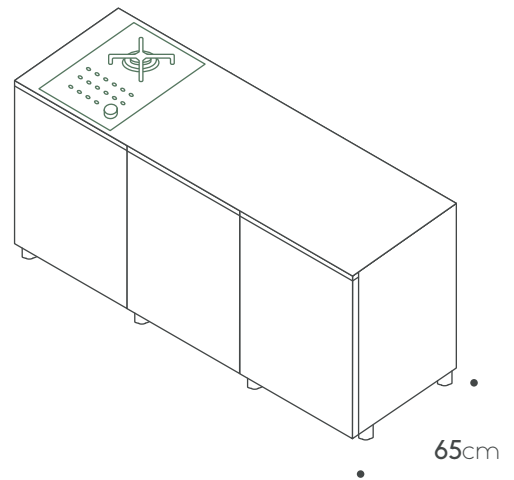

Countertop
Porcelain 1.82m X 0.92cm € 500

Porcelain side panel 92cm € 1,885

Products can be arranged in opposite positioning

unica collection

180 ver.2

Kitchen specifications

Cabinets:
A60R / A120

Countertop:
Porcelain 1.82m X 0.65cm