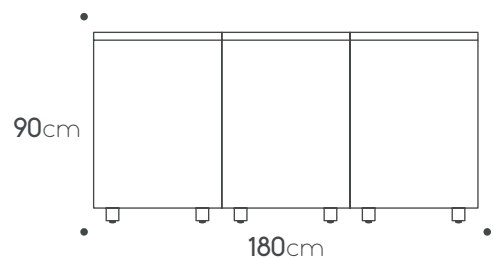

Teppanyaki:
Pla.net IN.55.LR

Total price: € 11,884

Extra features

Shelf 60cm € 135

Internal drawer € 595

Two drawers cabinet+Internal drawer € 1,135

Porcelain side panel 65cm € 1,385

Toe kick € 395

Teak cutting board € 245

Countertop
Porcelain 1.82m X 0.92cm € 500

Porcelain side panel 92cm € 1,885

Products can be arranged in opposite positioning

unica collection

210 ver.1

Kitchen specifications

Cabinets:
A60L / A60R / C90