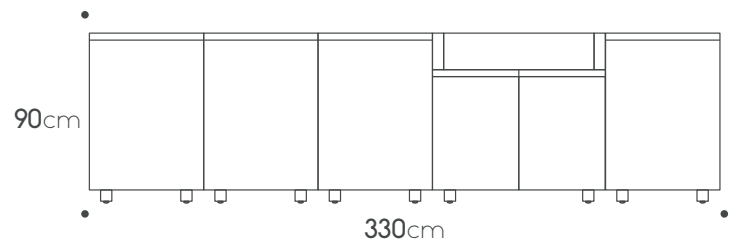

Two drawers cabinet+Internal drawer € 1,135

Porcelain side panel 65cm € 1,385

Toe kick € 435

Teak cutting board € 245

Countertop
Porcelain 3.32m X 0.92cm € 600

Porcelain side panel 92cm € 1,885

Products can be arranged in opposite positioning