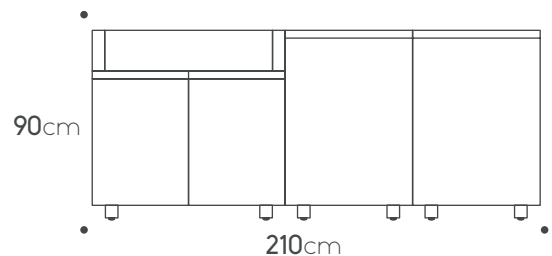

Two drawers cabinet+Internal drawer € 1,135

Porcelain side panel 65cm € 1,385

Toe kick € 395

Teak cutting board € 245

Products can be arranged in opposite positioning

unica collection

210 ver.3

Kitchen specifications