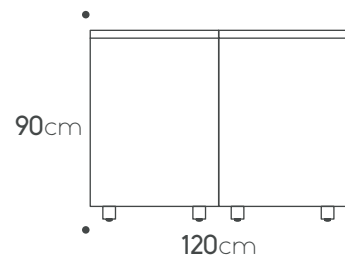

unica collection

120 ver.2

kitchen specifications

Cabinets:
A120

Countertop:
Porcelain 1.22m X 0.65cm

Teppanyaki:
Pla.net IN.55.LR

Total price: € 7,507

Extra features

Shelf 60cm € 135

Internal drawer € 595

Porcelain side panel 65cm € 1,385

Toe kick € 325

Teak cutting board € 245

Products can be arranged in opposite positioning