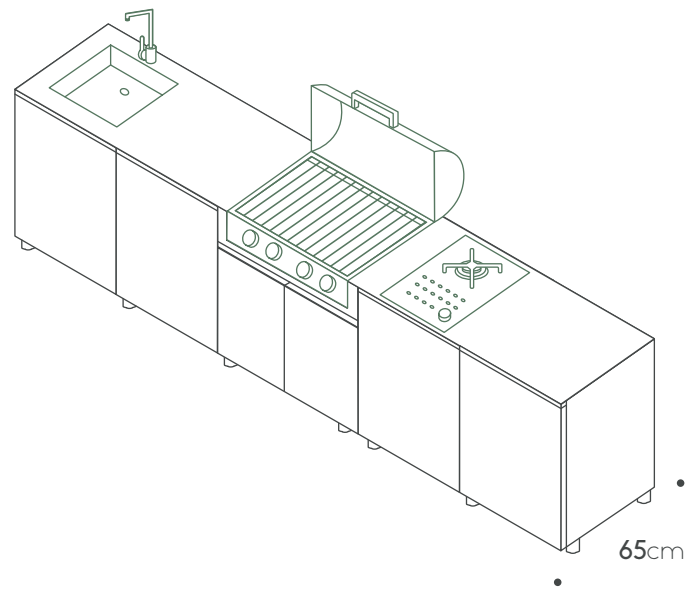

Porcelain side panel 65cm € 1,385

Toe kick € 435

Teak cutting board € 245

Countertop
Porcelain 3.32m X 0.92cm € 600

Porcelain side panel 92cm € 1,885

Products can be arranged in opposite positioning