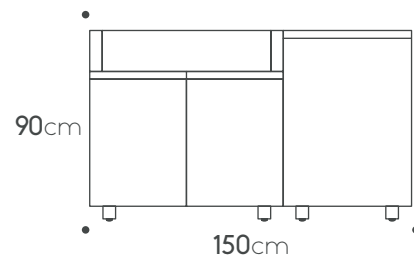

Toe kick € 325

Teak cutting board € 245

Products can be arranged in opposite positioning

unica collection

180 ver.1

kitchen specifications

Cabinets:
A60R / A60R / A60L

Countertop:
Porcelain 1.82m X 0.65cm