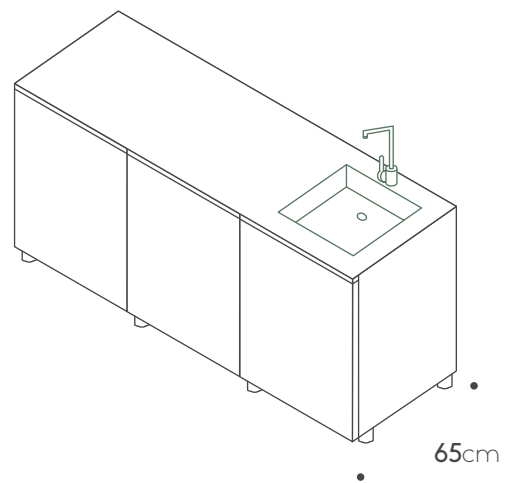

unica collection

180 ver.2

Kitchen specifications

Cabinets:
A60R / A120

Countertop:
Porcelain 1.82m X 0.65cm

Sink:
Barazza 40cm X 40cm

Faucet:
MGS RH

Total price: €10,729

Extra features

Shelf 60cm € 135

Internal drawer € 595

Porcelain side panel 65cm € 1,385

Toe kick € 395

Teak cutting board € 245

Countertop
Porcelain 1.82m X 0.92cm € 500

Porcelain side panel 92cm € 1,885

Products can be arranged in opposite positioning