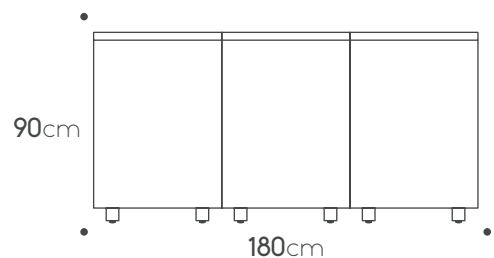

Cook burner:
Pla.net IN.F.DUAL

Total price: € 10,284

Extra features

Shelf 60cm € 135

Internal drawer € 595

Porcelain side panel 65cm € 1,385

Toe kick € 395

Teak cutting board € 245

Countertop
Porcelain 1.82m X 0.92cm € 500

Porcelain side panel 92cm € 1,885

Products can be arranged in opposite positioning

unica collection

180 ver.2

Kitchen specifications

Cabinets:
A60R / A120

Countertop:
Porcelain 1.82m X 0.65cm