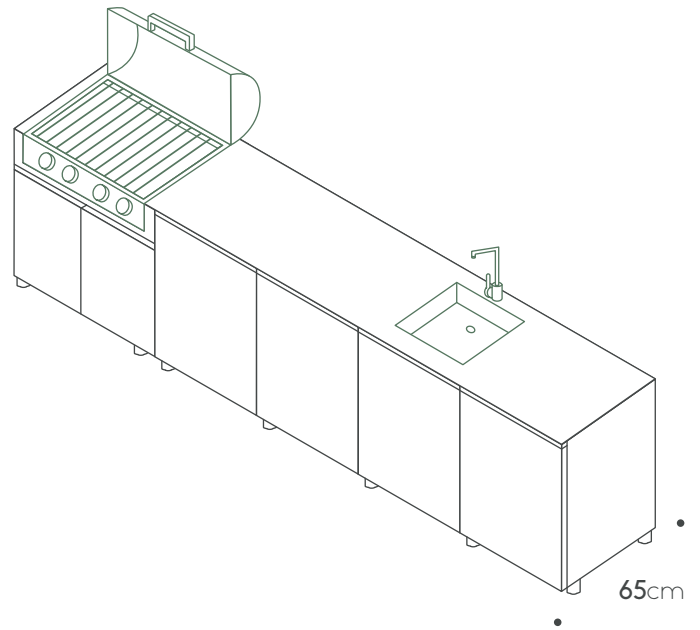

Porcelain side panel 65cm € 1,385

Toe kick € 435

Teak cutting board € 245

Countertop
Porcelain 3.32m X 0.92cm € 600

Porcelain side panel 92cm € 1,885

Products can be arranged in opposite positioning

unica collection