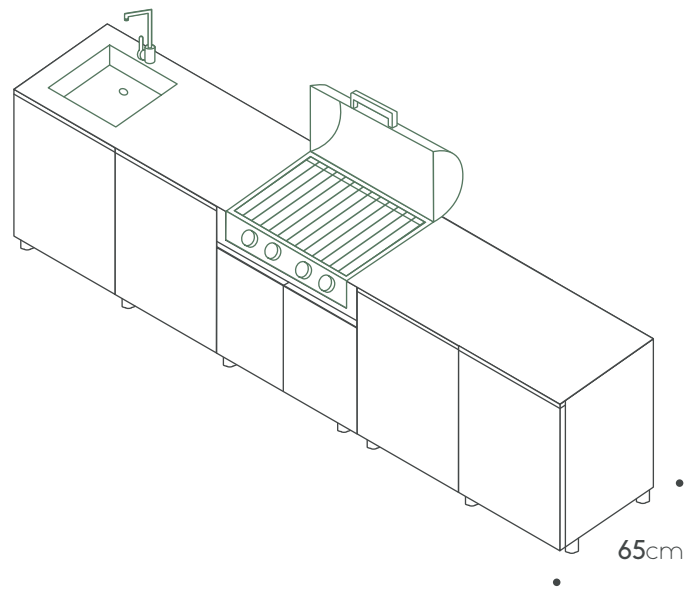

unica collection

330 ver.3

Kitchen specifications

Cabinets:

A60L / A60L / A60R / A60R / C90

Countertop:

Porcelain 3.32m X 0.65cm

Sink:

Barazza 40cm X 40cm

Faucet:

MGS RH

BBQ:

Broilchef BBQ BCP-500S

Total price: € 19,455

Extra features

Shelf 60cm € 135

Shelf 90cm € 195

Internal drawer € 595

Two drawers cabinet+Internal drawer € 1,135

Porcelain side panel 65cm € 1,385

Toe kick € 435

Teak cutting board € 245

Countertop
Porcelain 3.32m X 0.92cm € 600

Porcelain side panel 92cm € 1,885

Products can be arranged in opposite positioning