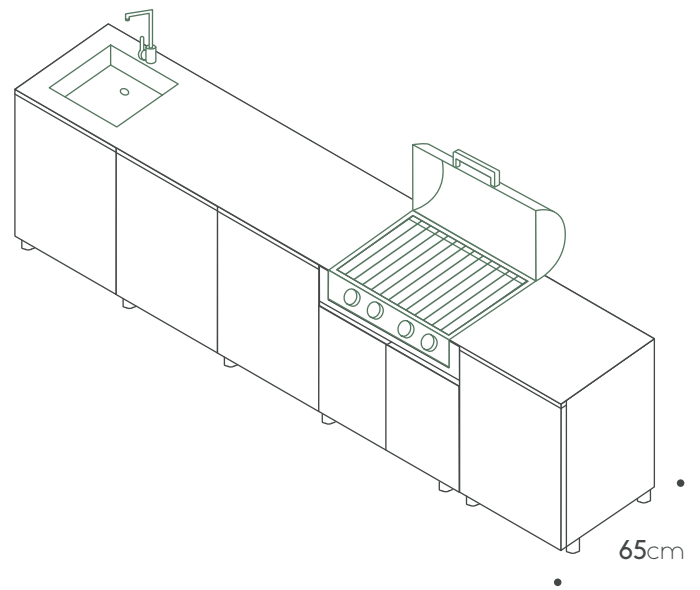

Total price: € 19,455

Extra features

Shelf 60cm € 135

Shelf 90cm € 195

Internal drawer € 595

Two drawers cabinet+Internal drawer € 1,135

Porcelain side panel 65cm € 1,385

Toe kick € 435

Teak cutting board € 245

Countertop
Porcelain 3.32m X 0.92cm € 600

Porcelain side panel 92cm € 1,885

Products can be arranged in opposite positioning

unica collection

330 ver.3

Kitchen specifications

Cabinets: