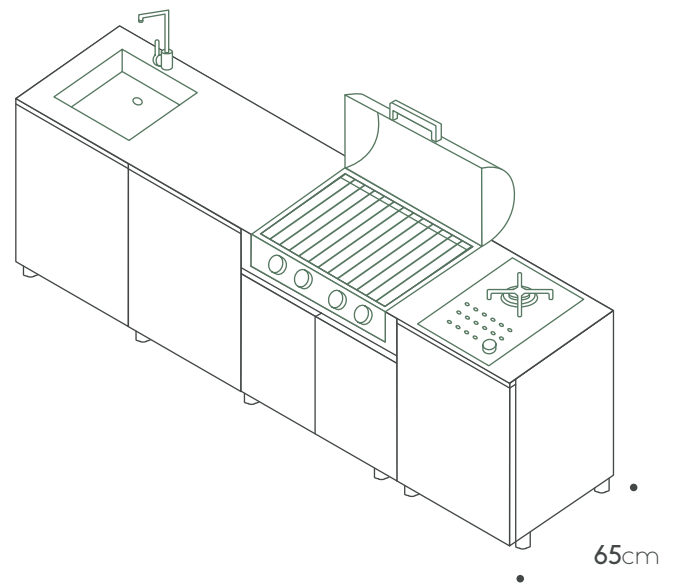

Total price: € 16,704

Extra features

Shelf 60cm € 135

Shelf 90cm € 195

Internal drawer € 595

Two drawers cabinet+Internal drawer € 1,135

Porcelain side panel 65cm € 1,385

Toe kick € 435

Teak cutting board € 245

Countertop
Porcelain 2.72m X 0.92cm € 600

Porcelain side panel 92cm € 1,885

Products can be arranged in opposite positioning

unica collection

300 ver.1

Kitchen specifications

Cabinets:
A60L / A60L / A60R / A120