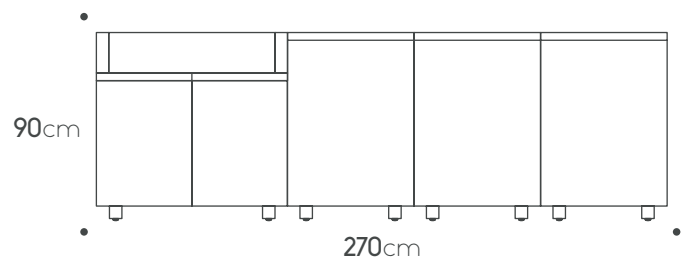

unica collection

270 ver.4

Kitchen specifications

Cabinets:
A60R / A60R / A60L / C90

Countertop:
Porcelain 2.72m X 0.65cm

Sink:
Barazza 40cm X 40cm

Faucet:
MGS RH

BBQ:
Broilchef BBQ BCP-500S

Total price: € 16,126

Extra features

Shelf 60cm € 135

Shelf 90cm € 195

Internal drawer € 595

Two drawers cabinet+Internal drawer € 1,135

Porcelain side panel 65cm € 1,385

Toe kick € 435

Teak cutting board € 245

Countertop
Porcelain 2.72m X 0.92cm € 600

Porcelain side panel 92cm € 1,885

Products can be arranged in opposite positioning