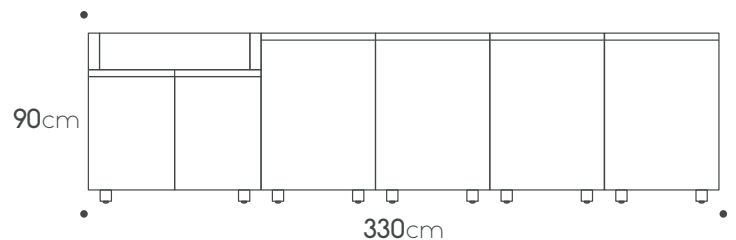

Porcelain side panel 65cm € 1,385

Toe kick € 435

Teak cutting board € 245

Countertop
Porcelain 3.32m X 0.92cm € 600

Porcelain side panel 92cm € 1,885

Products can be arranged in opposite positioning

unica collection