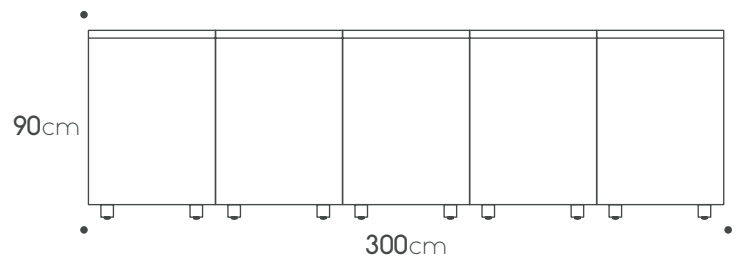

Toe kick € 435

Teak cutting board € 245

Countertop
Porcelain 3.02m X 0.92cm € 600

Porcelain side panel 92cm € 1,885

Products can be arranged in opposite positioning

unica collection

330 ver.1

Kitchen specifications