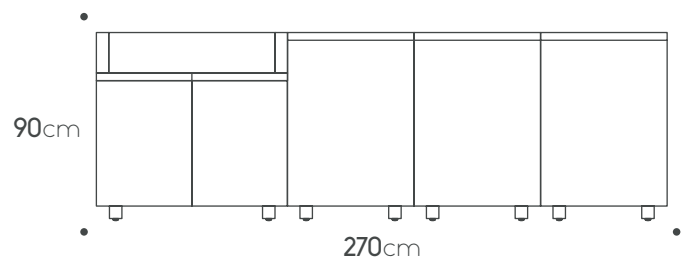

Porcelain side panel 65cm € 1,385

Toe kick € 435

Teak cutting board € 245

Countertop
Porcelain 2.72m X 0.92cm € 600

Porcelain side panel 92cm € 1,885

Products can be arranged in opposite positioning

unica collection