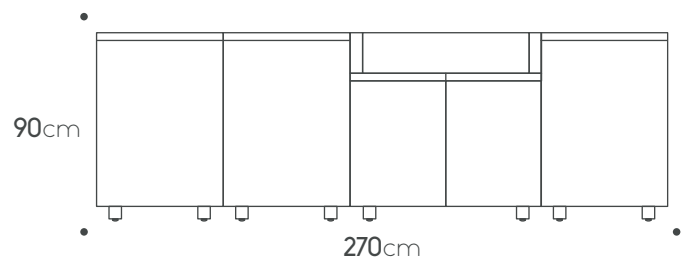

unica collection

270 ver.1

Kitchen specifications

Cabinets:
A60R / A60R / A60L / C90

Countertop:
Porcelain 2.72m X 0.65cm

BBQ:
Broilchef BBQ BCP-500S

Total price: € 15,104

Extra features

Shelf 60cm € 135

Shelf 90cm € 195

Internal drawer € 595

Two drawers cabinet+Internal drawer € 1,135

Porcelain side panel 65cm € 1,385

Toe kick € 435

Teak cutting board € 245

Countertop
Porcelain 2.72m X 0.92cm € 600

Porcelain side panel 92cm € 1,885

Products can be arranged in opposite positioning