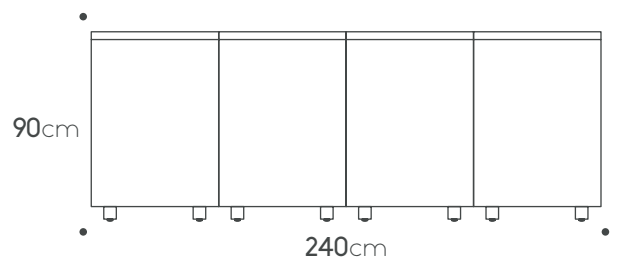

unica collection

240 ver.1

Kitchen specifications

Cabinets:
A60R / A60R / A60L / A60L

Countertop:
Porcelain 2.42m X 0.65cm

Sink:
Barazza 40cm X 40cm

Faucet:
MGS RH

Total price: €14,647

Extra features

Shelf 60cm € 135

Internal drawer € 595

Two drawers cabinet+Internal drawer € 1,135

Porcelain side panel 65cm € 1,385

Toe kick € 395

Teak cutting board € 245

Countertop
Porcelain 2.42m X 0.92cm € 600

Porcelain side panel 92cm € 1,885

Products can be arranged in opposite positioning