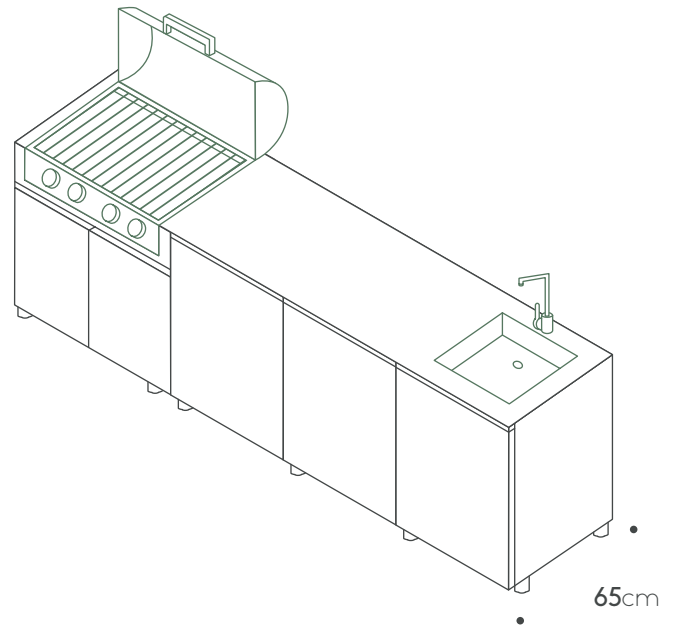

Cabinets:
A60R / A60R / A60L / C90

Countertop:
Porcelain 2.72m X 0.65cm

Sink:
Barazza 40cm X 40cm

Faucet:
MGS RH

BBQ:
Broilchef BBQ BCP-500S

Total price: € 16,126

Extra features

Shelf 60cm € 135

Shelf 90cm € 195

Internal drawer € 595

Two drawers cabinet+Internal drawer € 1,135

Porcelain side panel 65cm € 1,385

Toe kick € 435

Teak cutting board € 245

Countertop
Porcelain 2.72m X 0.92cm € 600

Porcelain side panel 92cm € 1,885