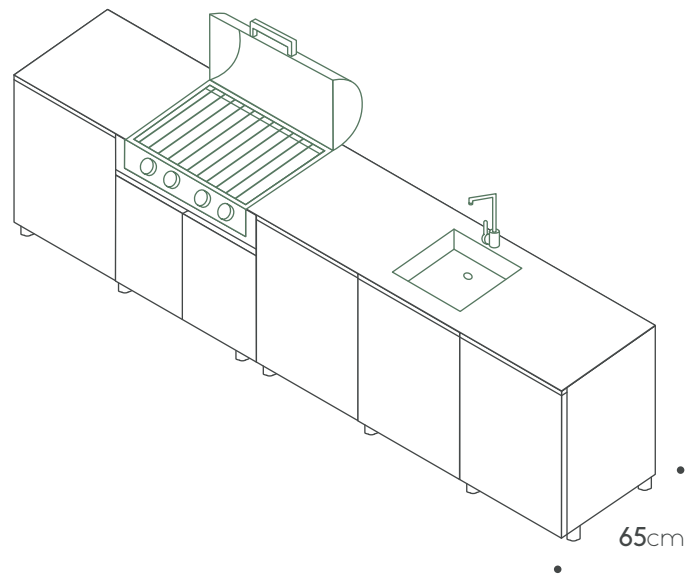

unica collection

330 ver.5

Kitchen specifications

Cabinets:
A60L / A60L / A60R / A60R / C90

Countertop:
Porcelain 3.32m X 0.65cm

Sink:
Barazza 40cm X 40cm

Faucet:
MGS RH

BBQ:
Broilchef BBQ BCP-500S

Total price: € 19,455

Extra features

Shelf 60cm € 135

Shelf 90cm € 195

Internal drawer € 595

Two drawers cabinet+Internal drawer € 1,135

Porcelain side panel 65cm € 1,385

Toe kick € 435

Teak cutting board € 245

Countertop
Porcelain 3.32m X 0.92cm € 600

Porcelain side panel 92cm € 1,885

Products can be arranged in opposite positioning