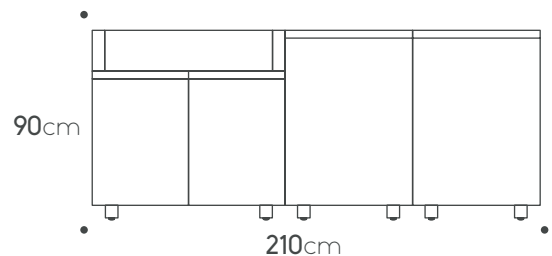

unica collection

210 ver.3

Kitchen specifications

Cabinets: A60L / A60R / C90
Countertop: Porcelain 2.12m X 0.65cm
Sink: Barazza 40cm X 40cm
Faucet: MGS RH
BBQ: Broilchef BBQ BCP-500S

Total price: € 12,803

Extra features

Shelf 60cm	€ 135
Shelf 90cm	€ 195
Internal drawer	€ 595
Two drawers cabinet+Internal drawer	€ 1,135
Porcelain side panel 65cm	€ 1,385
Toe kick	€ 395
Teak cutting board	€ 245

Products can be arranged in opposite positioning