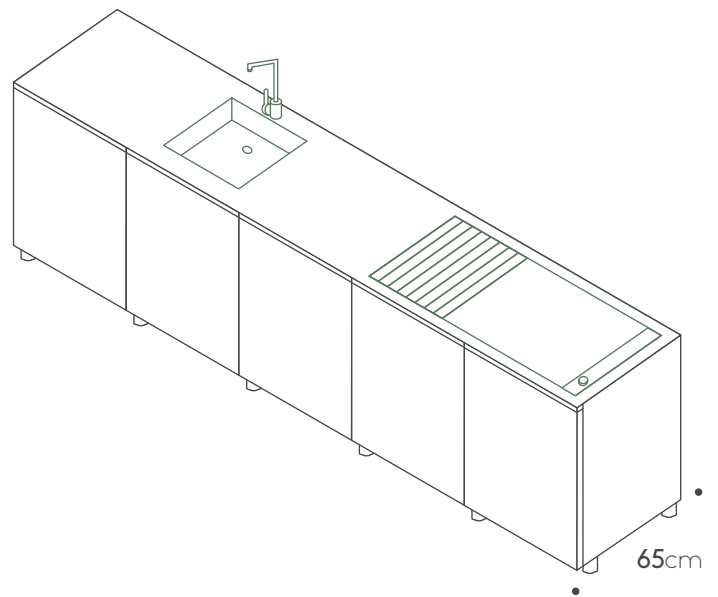

Toe kick € 435

Teak cutting board € 245

Countertop
Porcelain 3.02m X 0.92cm € 600

Porcelain side panel 92cm € 1,885

Products can be arranged in opposite positioning

unica collection

330 ver.1

Kitchen specifications