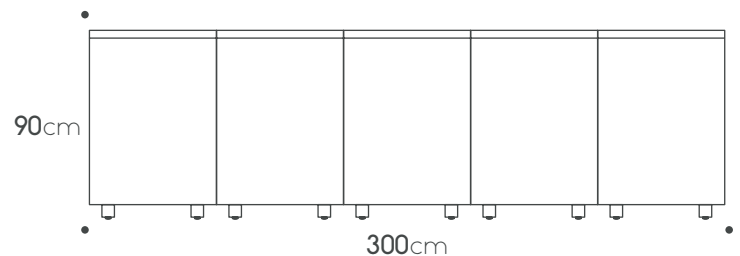

Porcelain side panel 65cm € 1,385

Toe kick € 435

Teak cutting board € 245

Countertop
Porcelain 3.02m X 0.92cm € 600

Porcelain side panel 92cm € 1,885

Products can be arranged in opposite positioning

unica collection