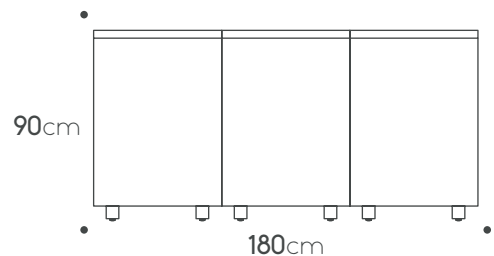

Toe kick € 395

Teak cutting board € 245

Countertop
Porcelain 1.82m X 0.92cm € 500

Porcelain side panel 92cm € 1,885

Products can be arranged in opposite positioning

unica collection

180 ver.4

Kitchen specifications