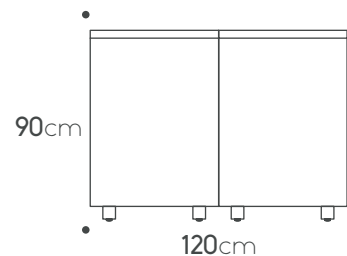

unica collection

120 ver.1

Kitchen specifications

Cabinets:
A60L / A60R

Countertop:
Porcelain 1.22m X 0.65cm

Sink:
Barazza 40cm X 40cm

Faucet:
MGS RH

Total price: € 7,333

Products can be arranged in opposite positioning

Extra features

Shelf 60cm € 135

Internal drawer € 595

Two drawers cabinet+Internal drawer € 1,135

Porcelain side panel 65cm € 1,385

Toe kick € 325

Integrated Fhiaba fridge UC2D60GM € 3,515

Teak cutting board € 245