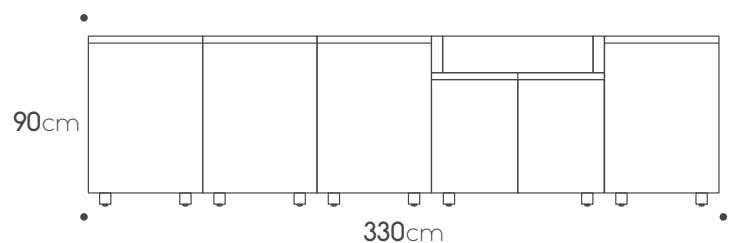

unica collection

330 ver.6

Kitchen specifications

Cabinets:
A60L / A60L / A60R / A60R / C90

Countertop:
Porcelain 3.32m X 0.65cm

Sink:
Barazza 40cm X 40cm

Faucet:
MGS RH

BBQ:
Broilchef BBQ BCP-500S

Cook burner:
Pla.net INF.DUAL

Extra features

Shelf 60cm

Shelf 90cm

Internal drawer

Two drawers cabinet+Internal drawer

Porcelain side panel 65cm

Toe kick

Teak cutting board

Countertop
Porcelain 3.32m X 0.92cm

Porcelain side panel 92cm

Products can be arranged in opposite positioning