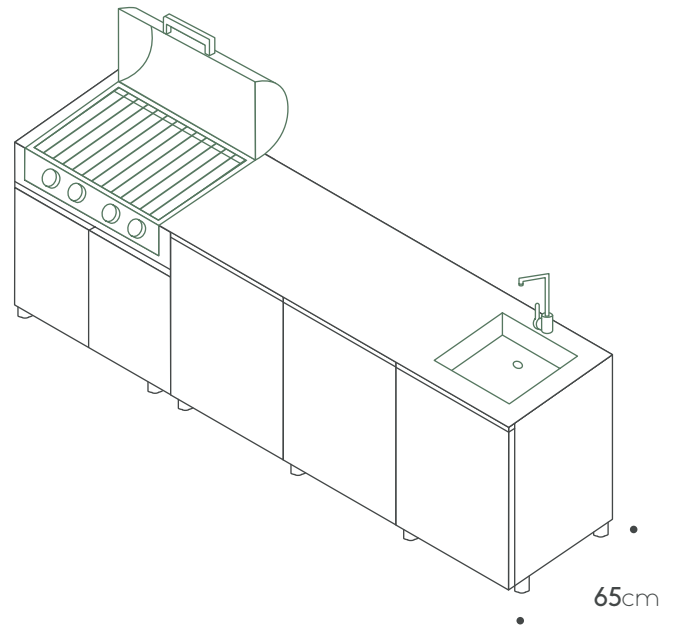

BBQ:
Broilchef BBQ BCP-500S

Extra features

Shelf 60cm

Shelf 90cm

Internal drawer

Two drawers cabinet+Internal drawer

Porcelain side panel 65cm

Toe kick

Teak cutting board

Countertop
Porcelain 2.72m X 0.92cm

Porcelain side panel 92cm

Products can be arranged in opposite positioning

unica collection

270 ver.5

Kitchen specifications

Cabinets:
A60R / A60R / A60L / C90