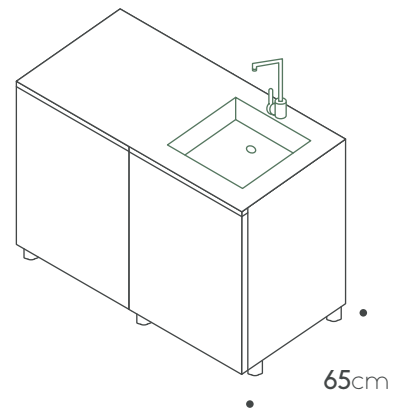

Countertop:
Porcelain 1.22m X 0.65cm

Sink:
Barazza 40cm X 40cm

Faucet:
MGS RH

Products can be arranged in opposite positioning

Extra features

Shelf 60cm

Internal drawer

Two drawers cabinet+Internal drawer