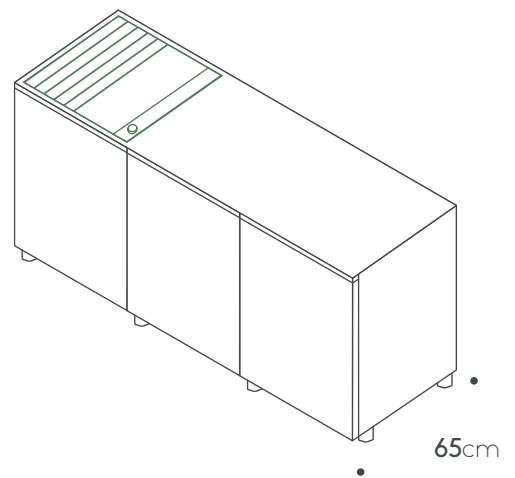

Internal drawer

Two drawers cabinet+Internal drawer

Porcelain side panel 65cm

Toe kick

Teak cutting board

Countertop
Porcelain 1.82m X 0.92cm

Porcelain side panel 92cm

Products can be arranged in opposite positioning