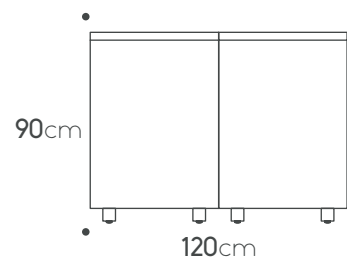

unica collection

120 ver.1

Kitchen specifications

Cabinets:
A60L / A60R

Countertop:
Porcelain 1.22m X 0.65cm

Sink:
Barazza 40cm X 40cm

Faucet:
MGS RH

Products can be arranged in opposite positioning

Extra features

Shelf 60cm

Internal drawer

Two drawers cabinet+Internal drawer

Porcelain side panel 65cm

Toe kick

Integrated Fhiaba fridge UC2D60GM

Teak cutting board