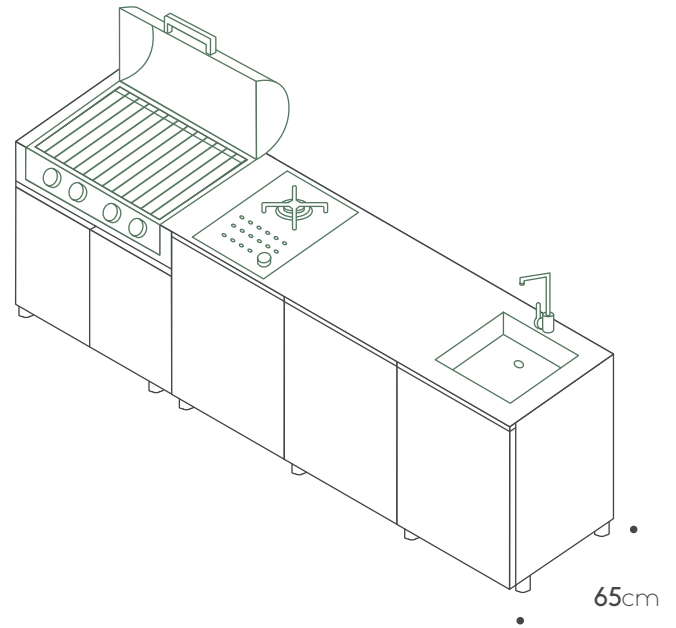

Internal drawer

Two drawers cabinet+Internal drawer

Porcelain side panel 65cm

Toe kick

Teak cutting board

Countertop
Porcelain 2.72m X 0.92cm

Porcelain side panel 92cm

Products can be arranged in opposite positioning