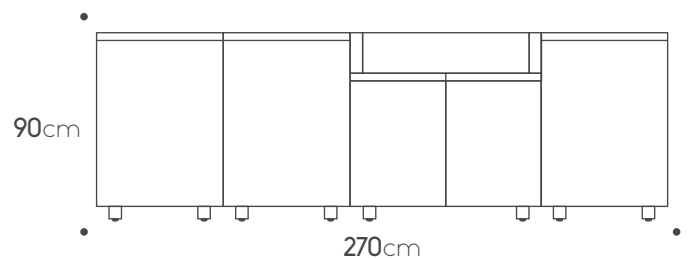

unica collection

270 ver.6

kitchen specifications

Cabinets:
A60R / A60R / A60L / C90

Countertop:
Porcelain 2.72m X 0.65cm

Sink:
Barazza 40cm X 40cm

Faucet:
MGS RH

BBQ:
Broilchef BBQ BCP-500S

Cook burner:
Pla.net INF.DUAL

Extra features

Shelf 60cm

Shelf 90cm

Internal drawer

Two drawers cabinet+Internal drawer

Porcelain side panel 65cm

Toe kick

Teak cutting board

Countertop
Porcelain 2.72m X 0.92cm

Porcelain side panel 92cm

Products can be arranged in opposite positioning