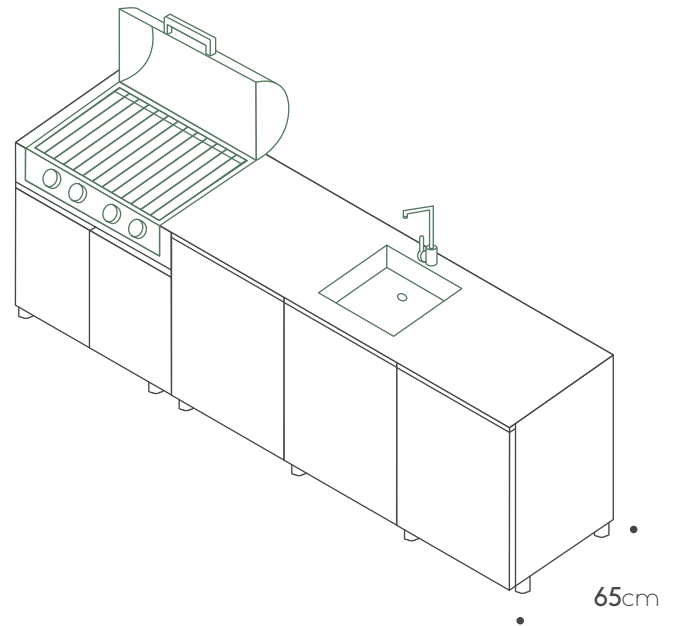

Shelf 90cm

Internal drawer

Two drawers cabinet+Internal drawer

Porcelain side panel 65cm

Toe kick

Teak cutting board

Countertop
Porcelain 2.72m X 0.92cm

Porcelain side panel 92cm