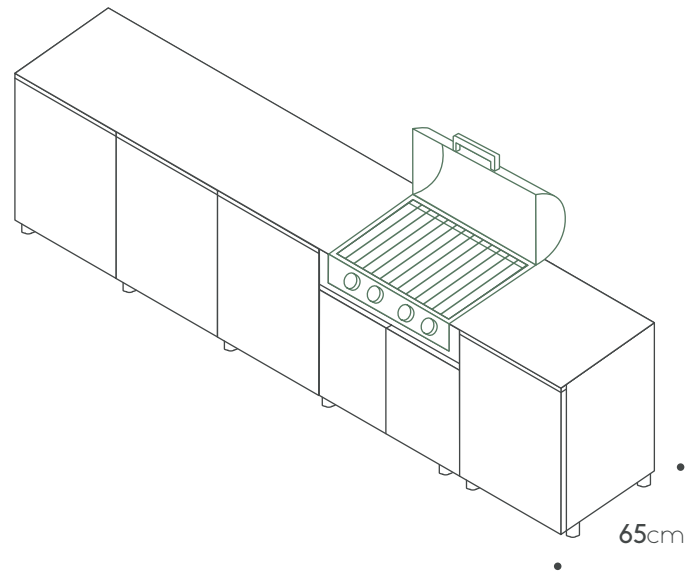

Two drawers cabinet+Internal drawer

Porcelain side panel 65cm

Toe kick

Teak cutting board

Countertop
Porcelain 3.32m X 0.92cm

Porcelain side panel 92cm

Products can be arranged in opposite positioning

unica collection