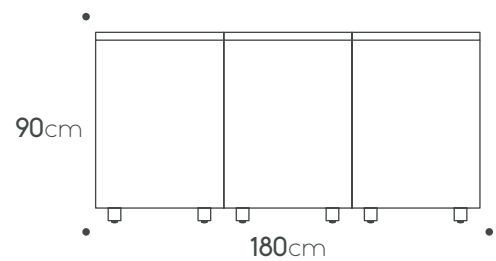

Shelf 60cm

Internal drawer

Porcelain side panel 65cm

Toe kick

Teak cutting board

Countertop
Porcelain 1.82m X 0.92cm

Porcelain side panel 92cm

Products can be arranged in opposite positioning

Extra features

Shelf 60cm

Internal drawer

Porcelain side panel 65cm

Toe kick

Teak cutting board

Countertop
Porcelain 1.82m X 0.92cm

Porcelain side panel 92cm

Internal drawer

Two drawers cabinet+Internal drawer

Porcelain side panel 65cm

Toe kick

Teak cutting board

Countertop
Porcelain 1.82m X 0.92cm

Porcelain side panel 92cm

Products can be arranged in opposite positioning