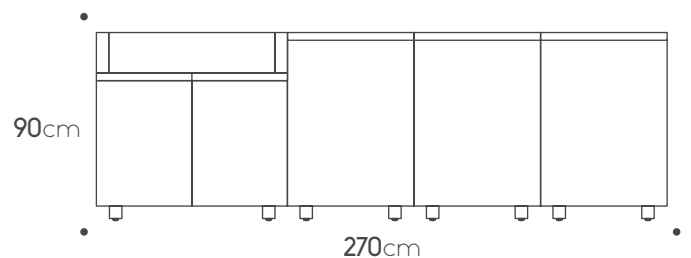

unica collection

270 ver.4

Kitchen specifications

Cabinets:
A60R / A60R / A60L / C90

Countertop:
Porcelain 2.72m X 0.65cm

Sink:
Barazza 40cm X 40cm

Faucet:
MGS RH

BBQ:
Broilchef BBQ BCP-500S

Extra features

Shelf 60cm

Shelf 90cm

Internal drawer

Two drawers cabinet+Internal drawer

Porcelain side panel 65cm

Toe kick

Teak cutting board

Countertop
Porcelain 2.72m X 0.92cm

Porcelain side panel 92cm

Products can be arranged in opposite positioning