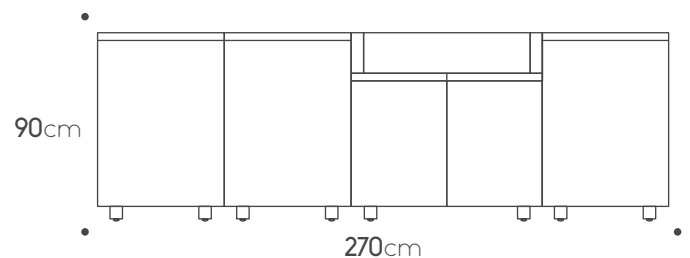

Porcelain side panel 65cm

Toe kick

Teak cutting board

Countertop
Porcelain 2.72m X 0.92cm

Porcelain side panel 92cm

Products can be arranged in opposite positioning

unica collection

270 ver.3