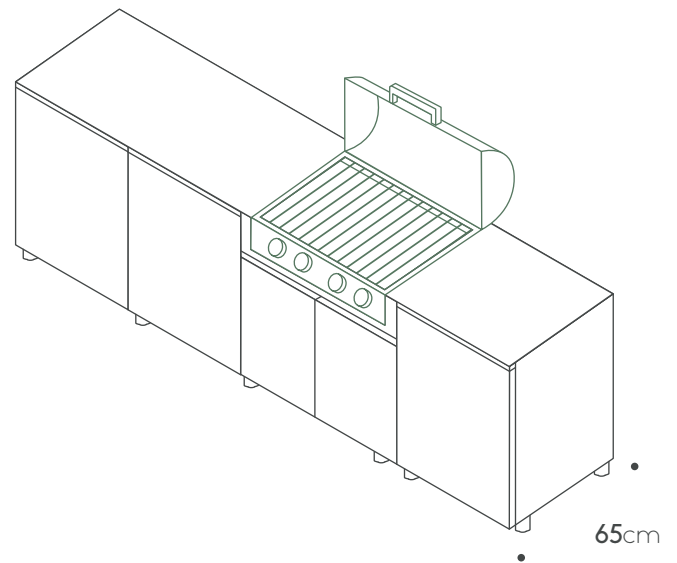

unica collection

270 ver.1

Kitchen specifications

Cabinets:
A60R / A60R / A60L / C90

Countertop:
Porcelain 2.72m X 0.65cm

BBQ:
Broilchef BBQ BCP-500S

Extra features

Shelf 60cm

Shelf 90cm

Internal drawer

Two drawers cabinet+Internal drawer

Porcelain side panel 65cm

Toe kick

Teak cutting board

Countertop
Porcelain 2.72m X 0.92cm

Porcelain side panel 92cm

Products can be arranged in opposite positioning