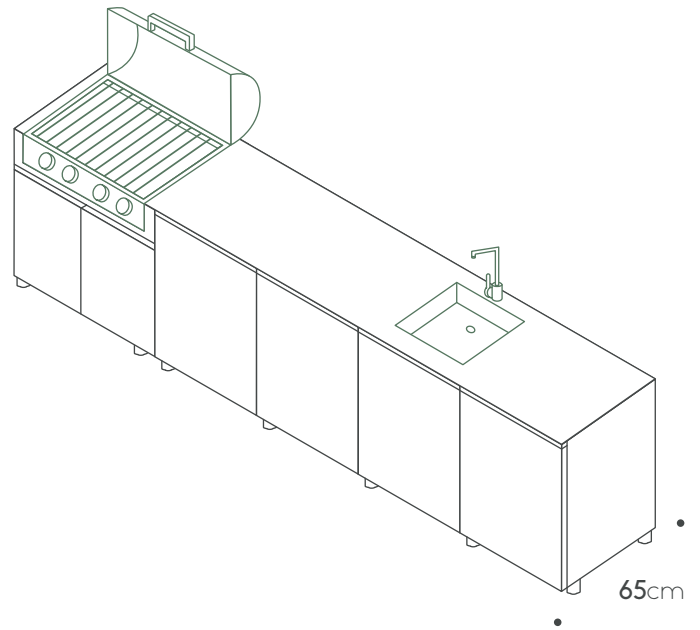

BBQ:
Broilchef BBQ BCP-500S

Extra features

Shelf 60cm

Shelf 90cm

Internal drawer

Two drawers cabinet+Internal drawer

Porcelain side panel 65cm

Toe kick

Teak cutting board

Countertop
Porcelain 3.32m X 0.92cm

Porcelain side panel 92cm

Products can be arranged in opposite positioning

unica collection

330 ver.5

Kitchen specifications

Cabinets: