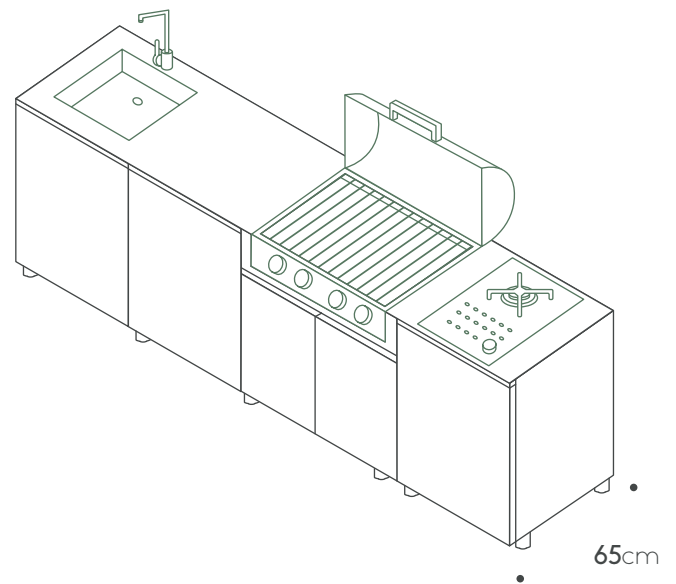

Cook burner:
Pla.net INF.DUAL

Extra features

Shelf 60cm

Shelf 90cm

Internal drawer

Two drawers cabinet+Internal drawer

Porcelain side panel 65cm

Toe kick

Teak cutting board

Countertop
Porcelain 2.72m X 0.92cm

Porcelain side panel 92cm

Products can be arranged in opposite positioning

unica collection

300 ver.1

Kitchen specifications

Cabinets:
A60L / A60R / A60R / A120