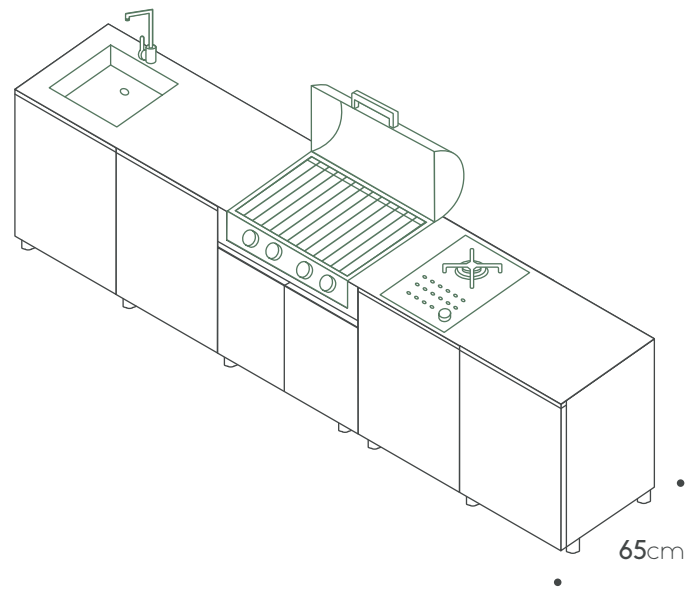

BBQ:
Broilchef BBQ BCP-500S

Cook burner:
Pla.net INF.DUAL

Extra features

Shelf 60cm

Shelf 90cm

Internal drawer

Two drawers cabinet+Internal drawer

Porcelain side panel 65cm

Toe kick

Teak cutting board

Countertop
Porcelain 3.32m X 0.92cm

Porcelain side panel 92cm

Products can be arranged in opposite positioning