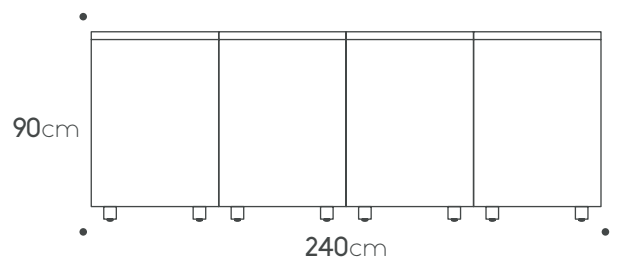

Internal drawer

Two drawers cabinet+Internal drawer

Porcelain side panel 65cm

Toe kick

Teak cutting board

Countertop
Porcelain 2.42m X 0.92cm

Porcelain side panel 92cm

Products can be arranged in opposite positioning