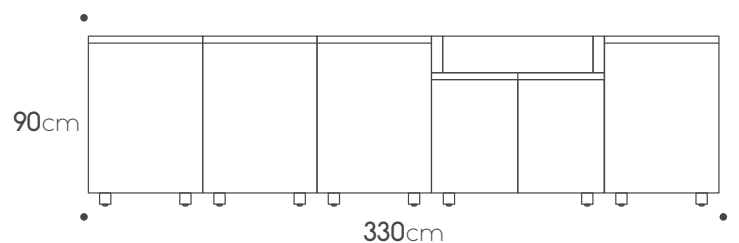

Two drawers cabinet+Internal drawer

Porcelain side panel 65cm

Toe kick

Teak cutting board

Countertop
Porcelain 3.32m X 0.92cm

Porcelain side panel 92cm

Products can be arranged in opposite positioning

unica collection