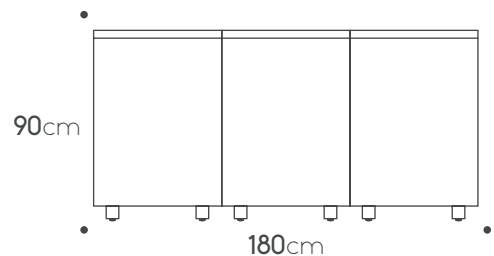

Internal drawer

Two drawers cabinet+Internal drawer

Porcelain side panel 65cm

Toe kick

Teak cutting board

Countertop
Porcelain 1.82m X 0.92cm

Porcelain side panel 92cm

Products can be arranged in opposite positioning

Products can be arranged in opposite positioning

Extra features

Shelf 60cm

Internal drawer

Two drawers cabinet+Internal drawer

Porcelain side panel 65cm

Toe kick

Teak cutting board

Countertop
Porcelain 1.82m X 0.92cm

Porcelain side panel 92cm

unica collection

180 ver.5

Kitchen specifications

Cabinets:
A60L / A120

Countertop:
Porcelain 1.82m X 0.65cm

Sink:
Barazza 40cm X 40cm