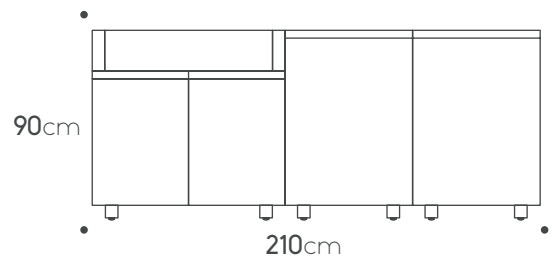

unica collection

210 ver.3

Kitchen specifications

Cabinets: A60L / A60R / C90
Countertop: Porcelain 2.12m X 0.65cm
Sink: Barazza 40cm X 40cm
Faucet: MGS RH
BBQ: Broilchef BBQ BCP-500S

Extra features

Shelf 60cm
Shelf 90cm
Internal drawer
Two drawers cabinet+Internal drawer
Porcelain side panel 65cm
Toe kick
Teak cutting board

Products can be arranged in opposite positioning