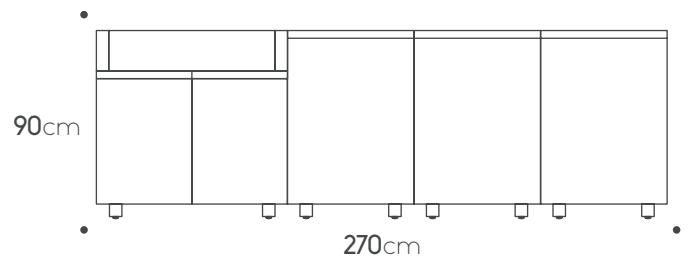

Internal drawer

Two drawers cabinet+Internal drawer

Porcelain side panel 65cm

Toe kick

Teak cutting board

Countertop
Porcelain 2.72m X 0.92cm

Porcelain side panel 92cm

Products can be arranged in opposite positioning