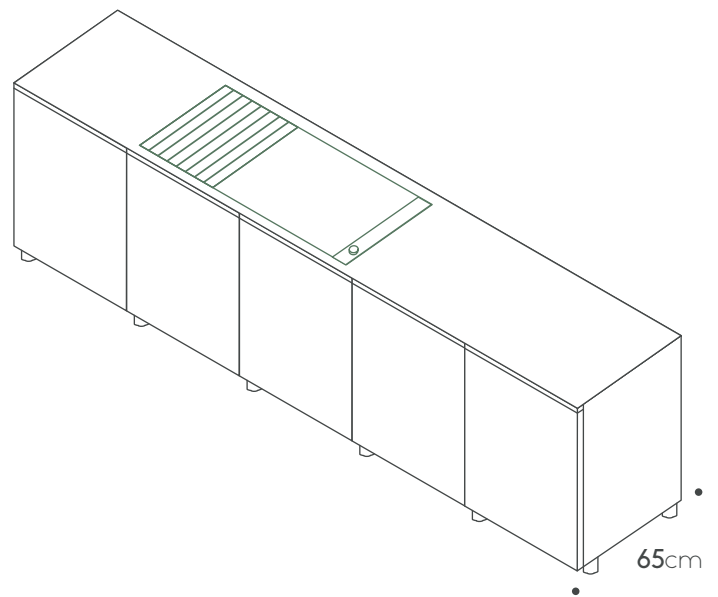

Toe kick

Teak cutting board

Countertop
Porcelain 3.02m X 0.92cm

Porcelain side panel 92cm

Products can be arranged in opposite positioning

unica collection

300 ver.2

Kitchen specifications