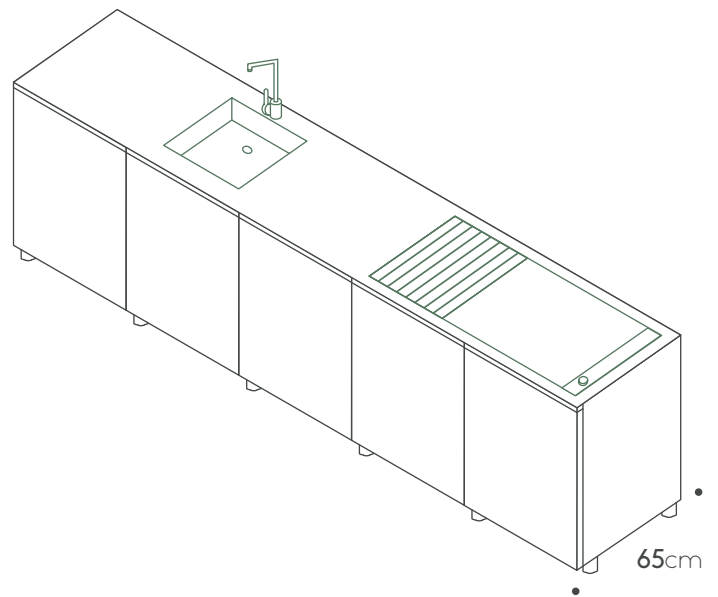

Countertop
Porcelain 3.02m X 0.92cm

Porcelain side panel 92cm

Products can be arranged in opposite positioning

unica collection

300 ver.4

Kitchen specifications

Cabinets:
A60L / A60R / A120

Countertop:
Porcelain 3.02m X 0.65cm

Sink:
Barazza 40cmx40cm

Faucet:
MGS RH

Teppanyaki:
Pla.net IN.80.LR

Extra features

Cook burner

Shelf 60cm

Internal drawer

Two drawers cabinet+Internal drawer

Porcelain side panel 65cm

Toe kick

Teak cutting board

Countertop
Porcelain 3.02m X 0.92cm

Porcelain side panel 92cm

Products can be arranged in opposite positioning

unica collection

330 ver.1