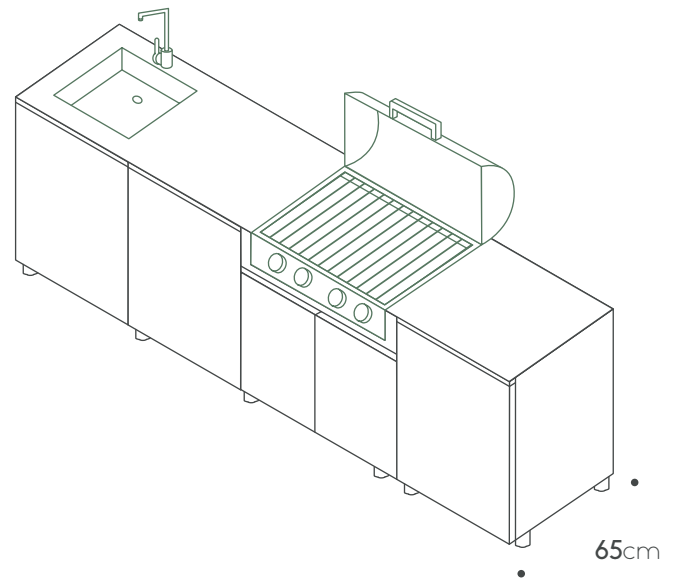

Sink:
Barazza 40cm X 40cm

Faucet:
MGS RH

BBQ:
Broilchef BBQ BCP-500S

Extra features

Shelf 60cm

Shelf 90cm

Internal drawer

Two drawers cabinet+Internal drawer

Porcelain side panel 65cm

Toe kick

Teak cutting board

Countertop
Porcelain 2.72m X 0.92cm

Porcelain side panel 92cm

Products can be arranged in opposite positioning

unica collection

270 ver.3