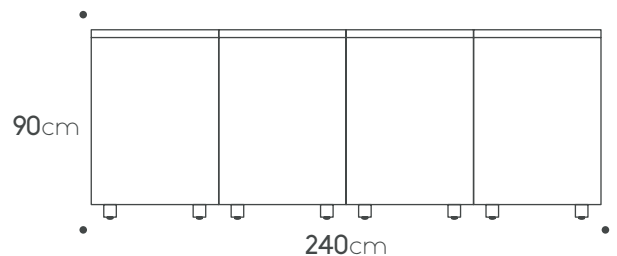

Internal drawer

Two drawers cabinet+Internal drawer

Porcelain side panel 65cm

Toe kick

Teak cutting board

Countertop
Porcelain 2.42m X 0.92cm

Porcelain side panel 92cm

Products can be arranged in opposite positioning