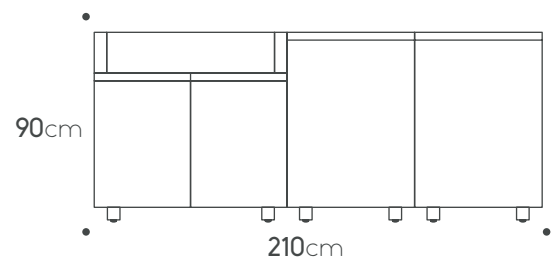

unica collection

210 ver.2

Kitchen specifications

Cabinets:
A60L / A60R / C90

Countertop:
Porcelain 2.12m X 0.65cm

BBQ:
Broilchef BBQ BCP-500S

Cook burner:
Pla.net INF.DUAL

Extra features

Shelf 60cm

Shelf 90cm

Internal drawer

Two drawers cabinet+Internal drawer

Porcelain side panel 65cm

Toe kick

Teak cutting board

Products can be arranged in opposite positioning