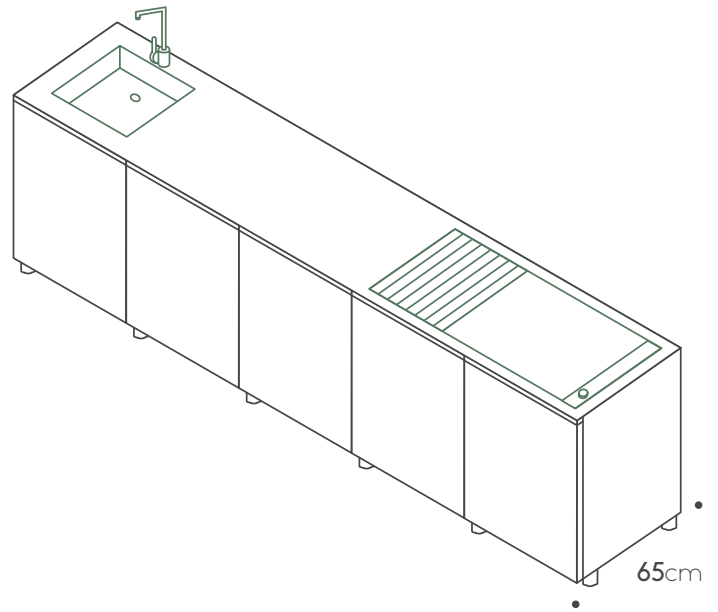

unica collection

300 ver.3

Kitchen specifications

Cabinets:
A60L / A60R / A120

Countertop:
Porcelain 3.02m X 0.65cm

Sink:
Barazza 40cmx40cm

Faucet:
MGS RH

Teppanyaki:
Pla.net IN.80.LR

Extra features

Cook burner

Shelf 60cm

Internal drawer

Two drawers cabinet+Internal drawer

Porcelain side panel 65cm

Toe kick

Teak cutting board

Countertop
Porcelain 3.02m X 0.92cm

Porcelain side panel 92cm

Products can be arranged in opposite positioning