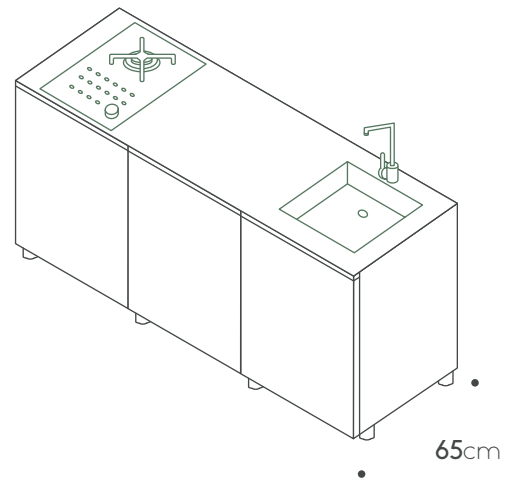

Internal drawer

Two drawers cabinet+Internal drawer

Porcelain side panel 65cm

Toe kick

Teak cutting board

Countertop
Porcelain 1.82m X 0.92cm

Porcelain side panel 92cm

Products can be arranged in opposite positioning

Products can be arranged in opposite positioning

Extra features

Shelf 60cm

Internal drawer

Two drawers cabinet+Internal drawer

Porcelain side panel 65cm

Toe kick

Teak cutting board