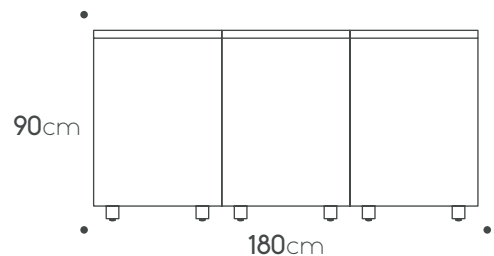

Products can be arranged in opposite positioning

Extra features

Shelf 60cm

Shelf 90cm

Internal drawer

Two drawers cabinet+Internal drawer

Porcelain side panel 65cm

Toe kick

Shelf 60cm

Internal drawer

Porcelain side panel 65cm

Toe kick

Teak cutting board

Countertop
Porcelain 1.82m X 0.92cm

Porcelain side panel 92cm

Products can be arranged in opposite positioning

Extra features

Shelf 60cm

Internal drawer

Porcelain side panel 65cm

Toe kick

Teak cutting board

Countertop
Porcelain 1.82m X 0.92cm

Porcelain side panel 92cm