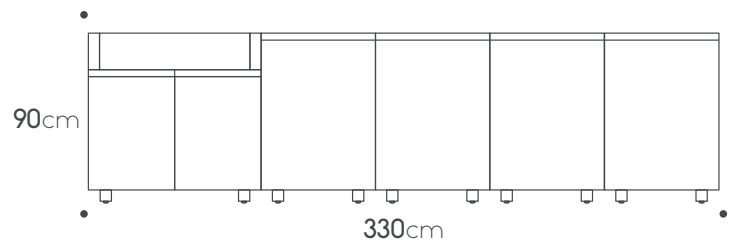

unica collection

330 ver.4

Kitchen specifications

Cabinets:
A60L / A60L / A60R / A60R / C90

Countertop:
Porcelain 3.32m X 0.65cm

Sink:
Barazza 40cm X 40cm

Faucet:
MGS RH

BBQ:
Broilchef BBQ BCP-500S

Extra features

Shelf 60cm

Shelf 90cm

Internal drawer

Two drawers cabinet+Internal drawer

Porcelain side panel 65cm

Toe kick

Teak cutting board

Countertop
Porcelain 3.32m X 0.92cm

Porcelain side panel 92cm

Products can be arranged in opposite positioning