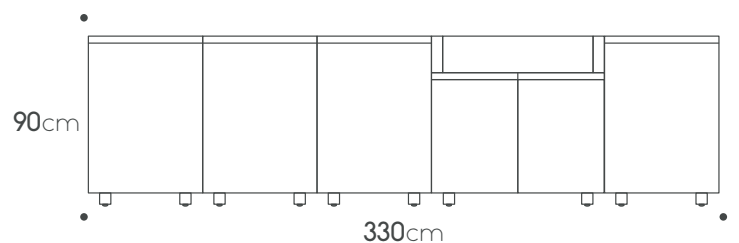

Two drawers cabinet+Internal drawer

Porcelain side panel 65cm

Toe kick

Teak cutting board

Countertop

Porcelain 3.32m X 0.92cm

Porcelain side panel 92cm

Products can be arranged in opposite positioning