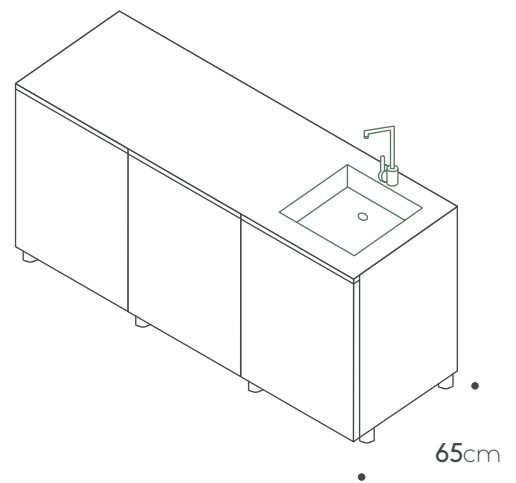

Shelf 60cm

Internal drawer

Porcelain side panel 65cm

Toe kick

Teak cutting board

Countertop
Porcelain 1.82m X 0.92cm

Porcelain side panel 92cm

Products can be arranged in opposite positioning

unica collection

180 ver.2

Kitchen specifications

Cabinets:
A60R / A120

Countertop:
Porcelain 1.82m X 0.65cm

Sink:
Barazza 40cm X 40cm

Faucet:
MGS RH

Products can be arranged in opposite positioning

Extra features

Shelf 60cm

Internal drawer

Porcelain side panel 65cm

Toe kick

Teak cutting board

Countertop
Porcelain 1.82m X 0.92cm

Porcelain side panel 92cm