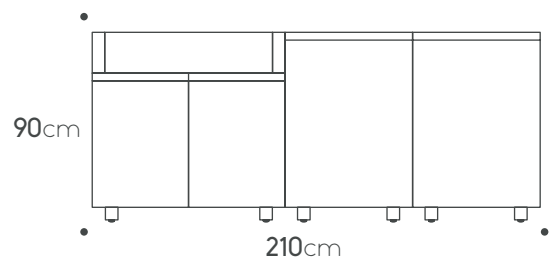

unica collection

210 ver.1

Kitchen specifications

Cabinets:
A60L / A60R / C90

Countertop:
Porcelain 2.12m X 0.65cm

BBQ:
Broilchef BBQ BCP-500S

Extra features

Shelf 60cm

Shelf 90cm

Internal drawer

Two drawers cabinet+Internal drawer

Porcelain side panel 65cm

Toe kick

Teak cutting board

Products can be arranged in opposite positioning