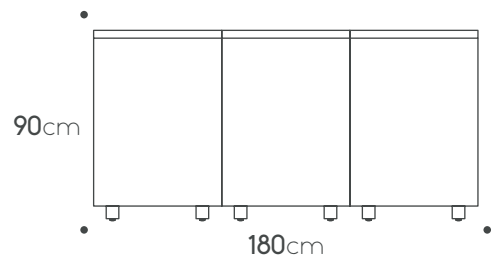

Countertop
Porcelain 1.82m X 0.92cm

Porcelain side panel 92cm

unica collection

180 ver.5

Kitchen specifications

Cabinets:
A60L / A120

Countertop:
Porcelain 1.82m X 0.65cm

Sink:
Barazza 40cm X 40cm

Faucet:
MGS RH

Teppanyaki:
Pla.net IN.55.LR

Extra features

Shelf 60cm

Internal drawer

Two drawers cabinet+Internal drawer

Porcelain side panel 65cm

Toe kick

Teak cutting board

Countertop
Porcelain 1.82m X 0.92cm

Porcelain side panel 92cm

Products can be arranged in opposite positioning

unica collection

210 ver.1

Kitchen specifications

Cabinets:
A60L / A60R / C90