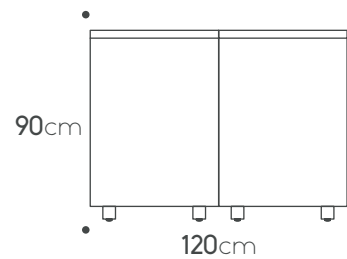

Extra features

Shelf 60cm

Internal drawer

Porcelain side panel 65cm

Toe kick

Teak cutting board