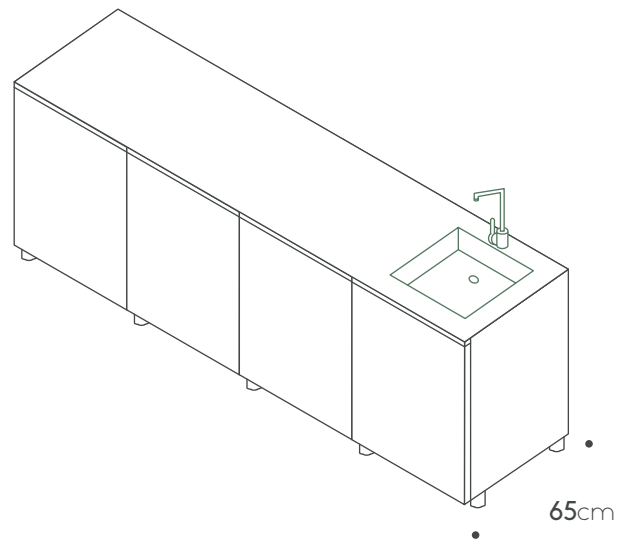

Internal drawer

Two drawers cabinet+Internal drawer

Porcelain side panel 65cm

Toe kick

Teak cutting board

Countertop
Porcelain 2.42m X 0.92cm

Porcelain side panel 92cm

Products can be arranged in opposite positioning