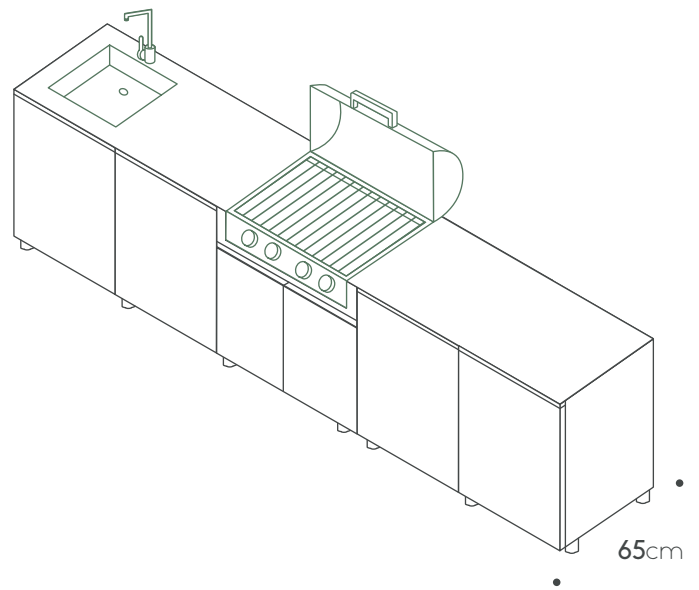

Barazza 40cm X 40cm

Faucet:

MGS RH

BBQ:

Broilchef BBQ BCP-500S

Extra features

Shelf 60cm

Shelf 90cm

Internal drawer

Two drawers cabinet+Internal drawer

Porcelain side panel 65cm

Toe kick

Teak cutting board

Countertop

Porcelain 3.32m X 0.92cm

Porcelain side panel 92cm