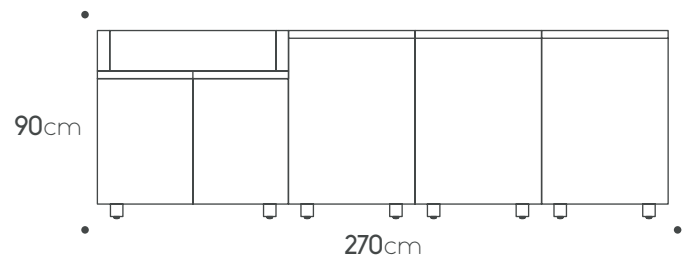

unica collection

270 ver.3

Kitchen specifications

Cabinets:
A60R / A60R / A60L / C90

Countertop:
Porcelain 2.72m X 0.65cm

Sink:
Barazza 40cm X 40cm

Faucet:
MGS RH

BBQ:
Broilchef BBQ BCP-500S

Extra features

Shelf 60cm

Shelf 90cm

Internal drawer

Two drawers cabinet+Internal drawer

Porcelain side panel 65cm

Toe kick

Teak cutting board

Countertop
Porcelain 2.72m X 0.92cm

Porcelain side panel 92cm

Products can be arranged in opposite positioning