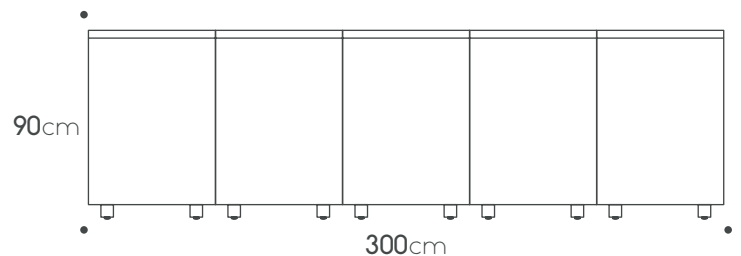

unica collection

300 ver.3

Kitchen specifications

Cabinets:
A60L / A60R / A120

Countertop:
Porcelain 3.02m X 0.65cm

Sink:
Barazza 40cmx40cm

Faucet:
MGS RH

Teppanyaki:
Pla.net IN.80.LR

Extra features

Cook burner

Shelf 60cm

Internal drawer

Two drawers cabinet+Internal drawer

Porcelain side panel 65cm

Toe kick

Teak cutting board

Countertop
Porcelain 3.02m X 0.92cm

Porcelain side panel 92cm

Products can be arranged in opposite positioning