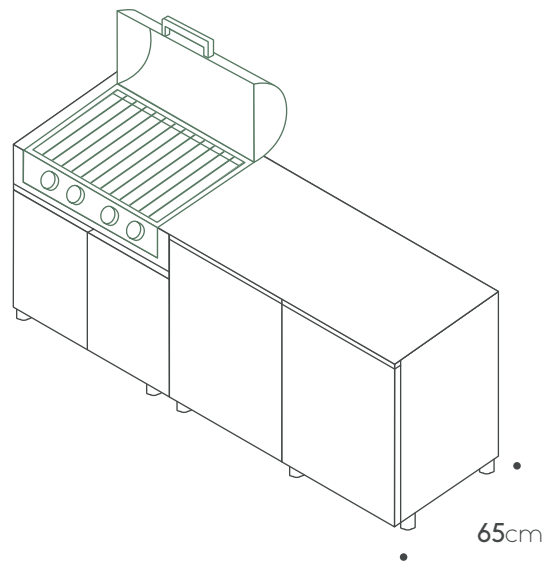

unica collection

210 ver.1

Kitchen specifications

Cabinets:
A60L / A60R / C90

Countertop:
Porcelain 2.12m X 0.65cm

BBQ:
Broilchef BBQ BCP-500S

Extra features

Shelf 60cm

Shelf 90cm

Internal drawer

Two drawers cabinet+Internal drawer

Porcelain side panel 65cm

Toe kick

Teak cutting board

Products can be arranged in opposite positioning