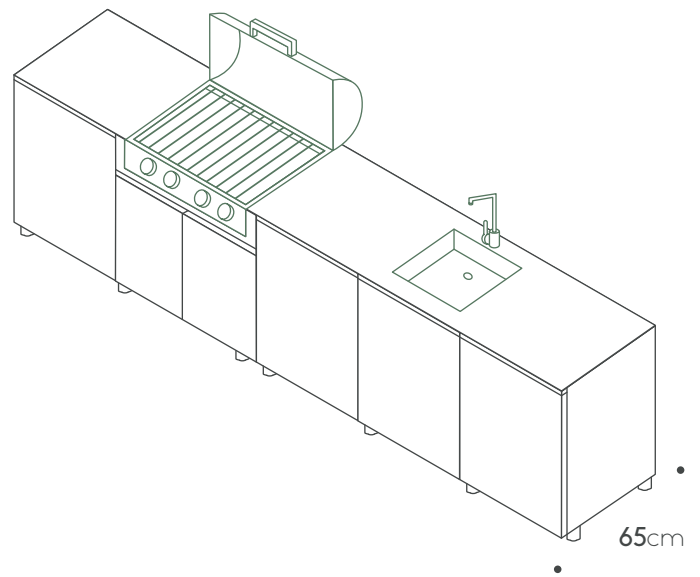

Broilchef BBQ BCP-500S

Extra features

Shelf 60cm

Shelf 90cm

Internal drawer

Two drawers cabinet+Internal drawer

Porcelain side panel 65cm

Toe kick

Teak cutting board

Countertop

Porcelain 3.32m X 0.92cm

Porcelain side panel 92cm

Products can be arranged in opposite positioning

unica collection

330 ver.6

Kitchen specifications