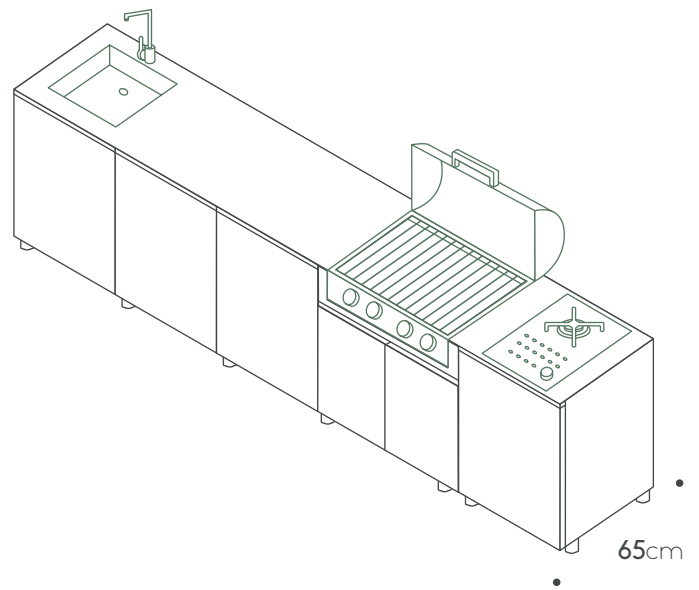

Cabinets:
A60L / A60L / A60R / A60R / C90

Countertop:
Porcelain 3.32m X 0.65cm

Sink:
Barazza 40cm X 40cm

Faucet:
MGS RH

BBQ:
Broilchef BBQ BCP-500S

Cook burner:
Pla.net INF.DUAL

Extra features

Shelf 60cm

Shelf 90cm

Internal drawer

Two drawers cabinet+Internal drawer

Porcelain side panel 65cm

Toe kick

Teak cutting board

Countertop
Porcelain 3.32m X 0.92cm

Porcelain side panel 92cm