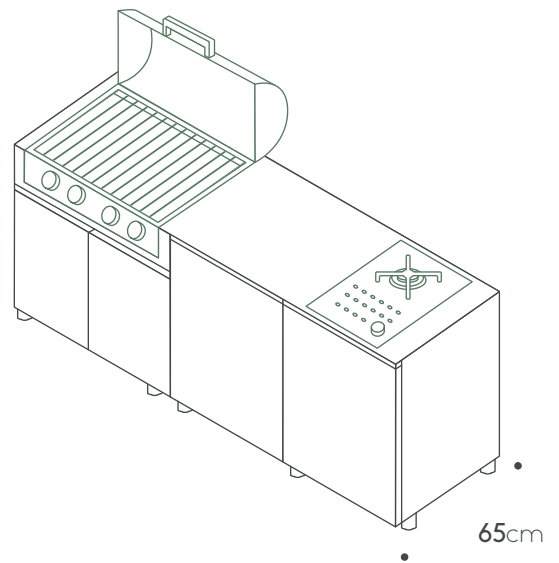

unica collection

210 ver.2

Kitchen specifications

Cabinets:
A60L / A60R / C90

Countertop:
Porcelain 2.12m X 0.65cm

BBQ:
Broilchef BBQ BCP-500S

Cook burner:
Pla.net INF.DUAL

Extra features

Shelf 60cm

Shelf 90cm

Internal drawer

Two drawers cabinet+Internal drawer

Porcelain side panel 65cm

Toe kick

Teak cutting board

Products can be arranged in opposite positioning