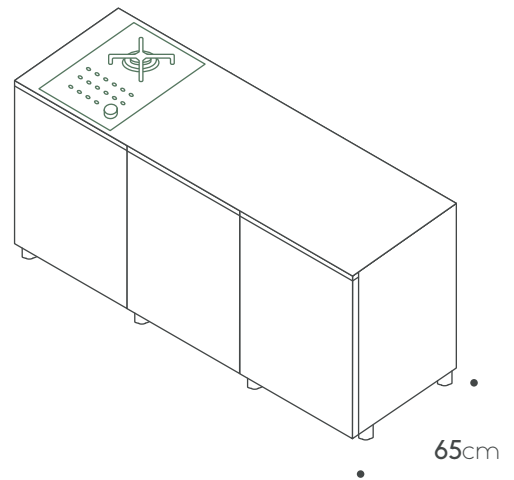

Shelf 60cm

Internal drawer

Porcelain side panel 65cm

Toe kick

Teak cutting board

Countertop
Porcelain 1.82m X 0.92cm

Porcelain side panel 92cm

Products can be arranged in opposite positioning

Extra features

Shelf 60cm

Internal drawer

Porcelain side panel 65cm

Toe kick

Teak cutting board

Countertop
Porcelain 1.82m X 0.92cm

Porcelain side panel 92cm