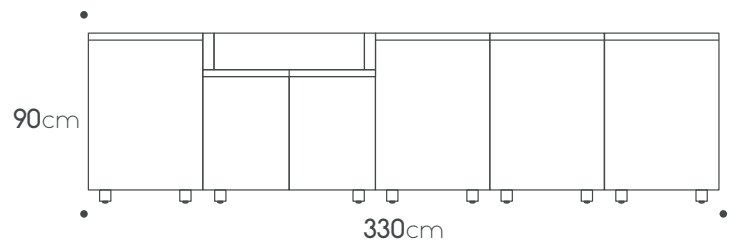

Teak cutting board

Countertop

Porcelain 3.32m X 0.92cm

Porcelain side panel 92cm

Products can be arranged in opposite positioning

unica collection

330 ver.6

Kitchen specifications