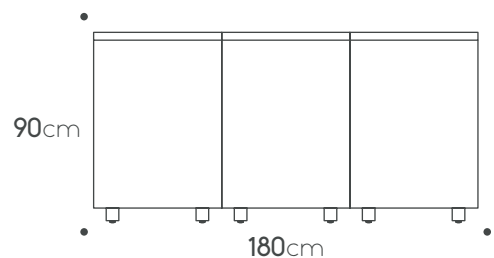

Extra features

Shelf 60cm

Internal drawer

Porcelain side panel 65cm

Toe kick

Teak cutting board

Countertop
Porcelain 1.82m X 0.92cm

Porcelain side panel 92cm

Internal drawer

Two drawers cabinet+Internal drawer

Porcelain side panel 65cm

Toe kick

Teak cutting board

Countertop
Porcelain 1.82m X 0.92cm

Porcelain side panel 92cm

Products can be arranged in opposite positioning

Products can be arranged in opposite positioning

Extra features

Shelf 60cm

Internal drawer

Two drawers cabinet+Internal drawer

Porcelain side panel 65cm

Toe kick

Teak cutting board