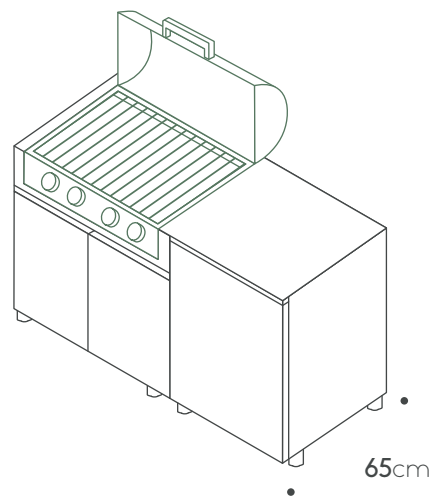

Toe kick

Teak cutting board

unica collection

150

kitchen specifications

Cabinets:
A60R / C90

Countertop:
Porcelain 1.52m X 0.65cm

BBQ:
Broilchef BBQ BCP-500S