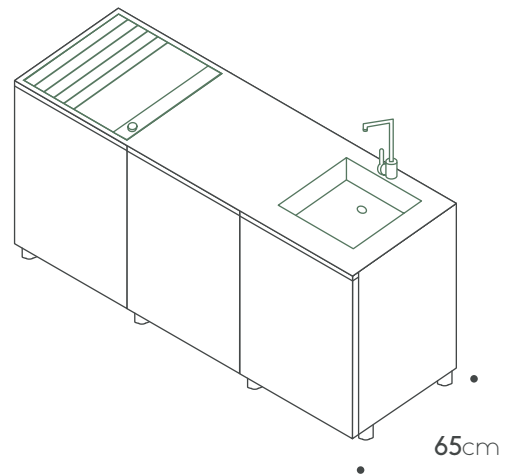

Faucet:
MGS RH

Teppanyaki:
Pla.net IN.55.LR

Extra features

Shelf 60cm

Internal drawer

Two drawers cabinet+Internal drawer

Porcelain side panel 65cm

Toe kick

Teak cutting board

Countertop
Porcelain 1.82m X 0.92cm

Porcelain side panel 92cm

Products can be arranged in opposite positioning

unica collection

210 ver.1

Kitchen specifications

Cabinets:
A60L / A60R / C90