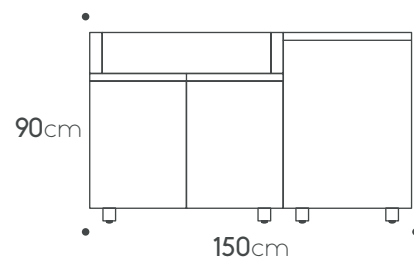

unica collection

150

kitchen specifications

Cabinets:
A60R / C90

Countertop:
Porcelain 1.52m X 0.65cm

BBQ:
Broilchef BBQ BCP-500S

Products can be arranged in opposite positioning

Extra features

Shelf 60cm

Shelf 90cm

Internal drawer

Two drawers cabinet+Internal drawer

Porcelain side panel 65cm

Toe kick

Teak cutting board