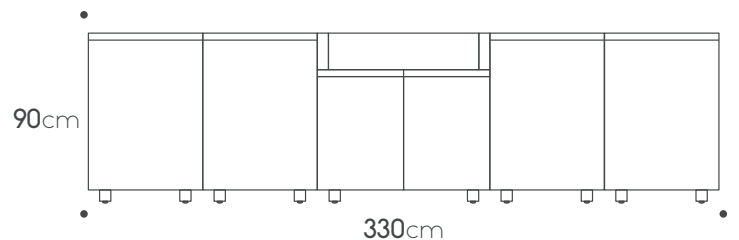

unica collection

330 ver.3

Kitchen specifications

Cabinets:

A60L / A60L / A60R / A60R / C90

Countertop:

Porcelain 3.32m X 0.65cm

Sink:

Barazza 40cm X 40cm

Faucet:

MGS RH

BBQ:

Broilchef BBQ BCP-500S

Extra features

Shelf 60cm

Shelf 90cm

Internal drawer

Two drawers cabinet+Internal drawer

Porcelain side panel 65cm

Toe kick

Teak cutting board

Countertop

Porcelain 3.32m X 0.92cm

Porcelain side panel 92cm

Products can be arranged in opposite positioning