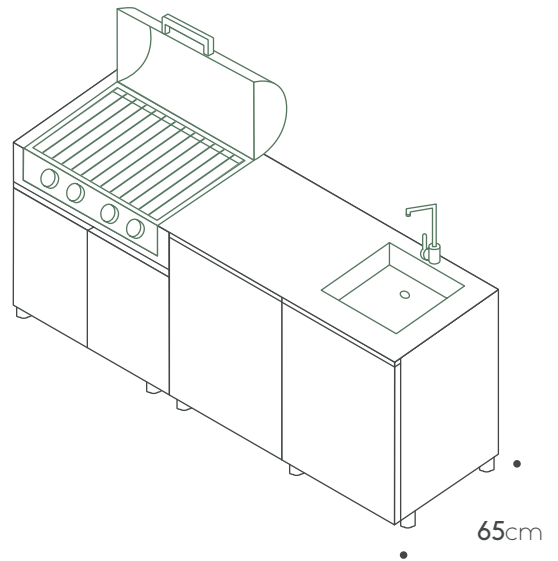

Toe kick

Teak cutting board

Products can be arranged in opposite positioning

unica collection

210 ver.3

Kitchen specifications

Cabinets: A60L / A60R / C90
Countertop: Porcelain 2.12m X 0.65cm
Sink: Barazza 40cm X 40cm
Faucet: MGS RH
BBQ: Broilchef BBQ BCP-500S

Extra features

Shelf 60cm
Shelf 90cm
Internal drawer
Two drawers cabinet+Internal drawer
Porcelain side panel 65cm
Toe kick
Teak cutting board

Products can be arranged in opposite positioning

unica collection