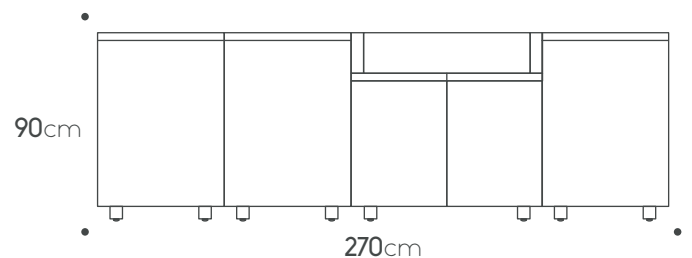

unica collection

270 ver.1

Kitchen specifications

Cabinets:
A60R / A60R / A60L / C90

Countertop:
Porcelain 2.72m X 0.65cm

BBQ:
Broilchef BBQ BCP-500S

Extra features

Shelf 60cm

Shelf 90cm

Internal drawer

Two drawers cabinet+Internal drawer

Porcelain side panel 65cm

Toe kick

Teak cutting board

Countertop
Porcelain 2.72m X 0.92cm

Porcelain side panel 92cm

Products can be arranged in opposite positioning