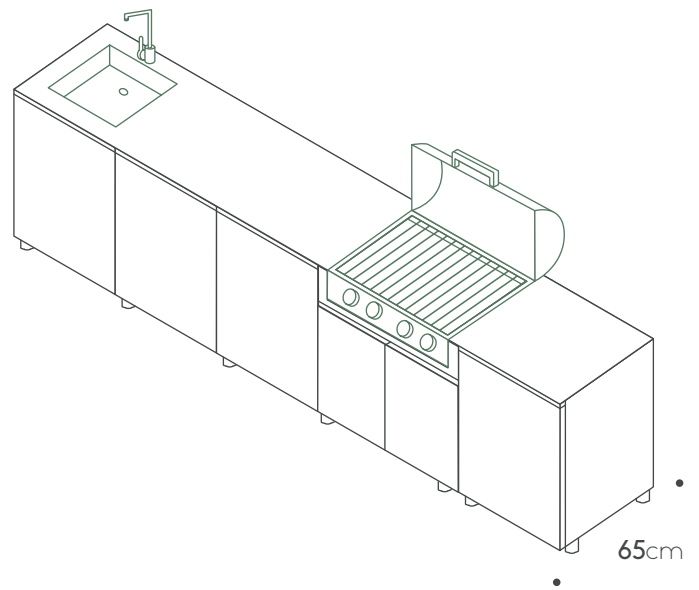

Faucet:

MGS RH

BBQ:

Broilchef BBQ BCP-500S

Extra features

Shelf 60cm

Shelf 90cm

Internal drawer

Two drawers cabinet+Internal drawer

Porcelain side panel 65cm

Toe kick

Teak cutting board

Countertop

Porcelain 3.32m X 0.92cm

Porcelain side panel 92cm

Products can be arranged in opposite positioning