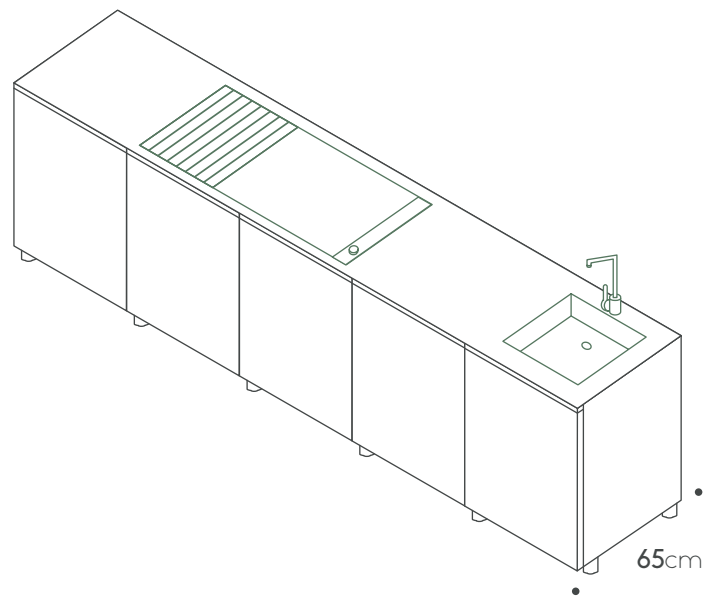

Internal drawer

Two drawers cabinet+Internal drawer

Porcelain side panel 65cm

Toe kick

Teak cutting board

Countertop
Porcelain 3.02m X 0.92cm

Porcelain side panel 92cm

Products can be arranged in opposite positioning