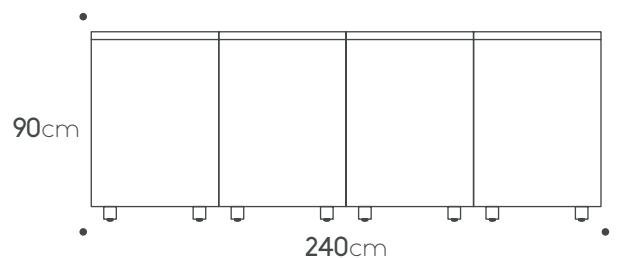

unica collection

240 ver.3

Kitchen specifications

Cabinets:
A60L / A60R / A120

Countertop:
Porcelain 2.42m X 0.65cm

Sink:
Barazza 40cm X 40cm

Faucet:
MGS RH

Teppanyaki:
Pla.net IN.80.LR

Extra features

Shelf 60cm

Internal drawer

Two drawers cabinet+Internal drawer

Porcelain side panel 65cm

Toe kick

Teak cutting board

Countertop
Porcelain 2.42m X 0.92cm

Porcelain side panel 92cm

Products can be arranged in opposite positioning