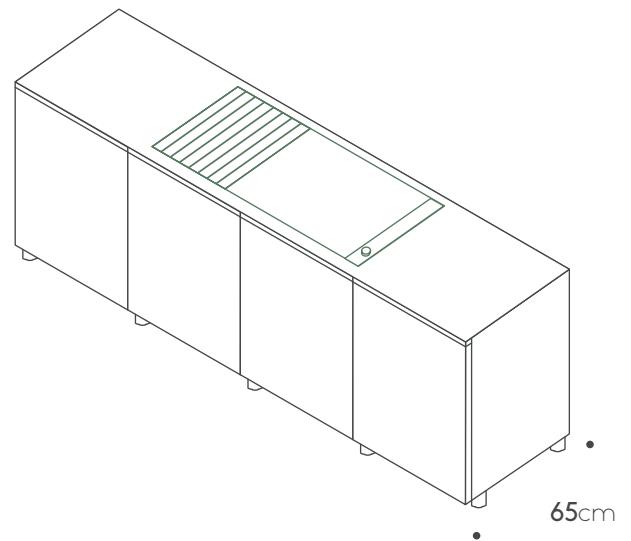

Internal drawer

Two drawers cabinet+Internal drawer

Porcelain side panel 65cm

Toe kick

Teak cutting board

Countertop
Porcelain 2.42m X 0.92cm

Porcelain side panel 92cm

Products can be arranged in opposite positioning