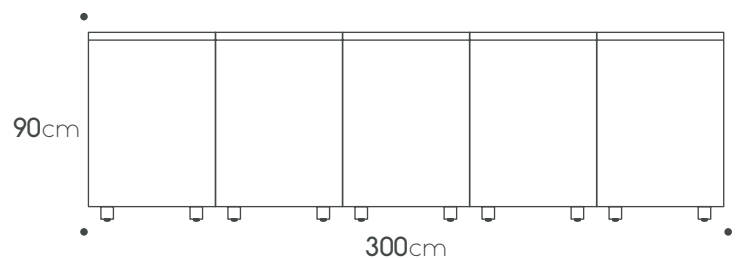

Porcelain side panel 65cm

Toe kick

Teak cutting board

Countertop
Porcelain 3.02m X 0.92cm

Porcelain side panel 92cm

Products can be arranged in opposite positioning

unica collection

330 ver.1