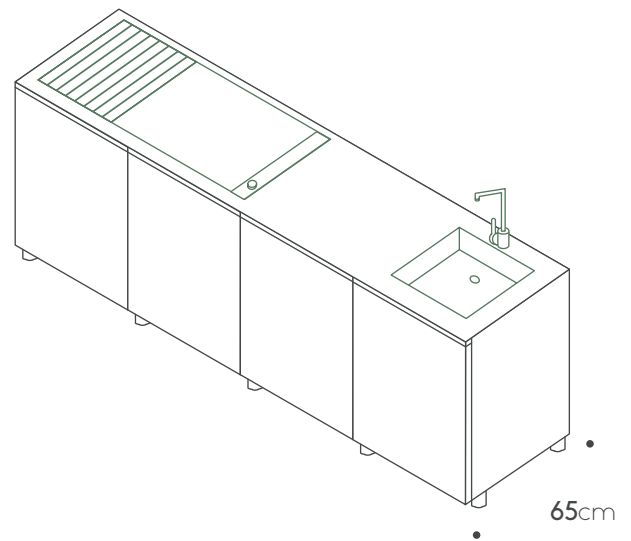

unica collection

240 ver.3

Kitchen specifications

Cabinets:
A60L / A60R / A120

Countertop:
Porcelain 2.42m X 0.65cm

Sink:
Barazza 40cm X 40cm

Faucet:
MGS RH

Teppanyaki:
Pla.net IN.80.LR

Extra features

Shelf 60cm

Internal drawer

Two drawers cabinet+Internal drawer

Porcelain side panel 65cm

Toe kick

Teak cutting board

Countertop
Porcelain 2.42m X 0.92cm

Porcelain side panel 92cm

Products can be arranged in opposite positioning