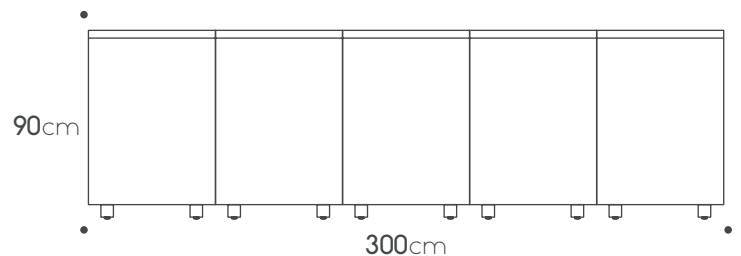

Toe kick

Teak cutting board

Countertop
Porcelain 3.02m X 0.92cm

Porcelain side panel 92cm

Products can be arranged in opposite positioning

unica collection

300 ver.2

Kitchen specifications