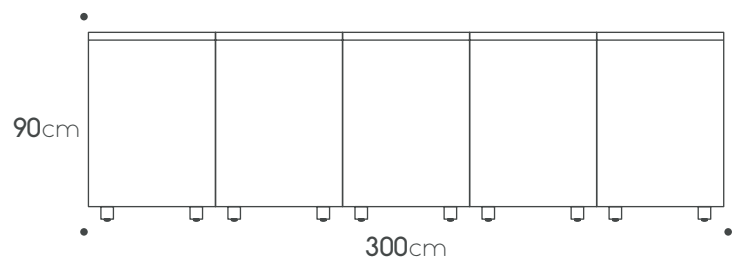

Internal drawer

Two drawers cabinet+Internal drawer

Porcelain side panel 65cm

Toe kick

Teak cutting board

Countertop
Porcelain 3.02m X 0.92cm

Porcelain side panel 92cm

Products can be arranged in opposite positioning