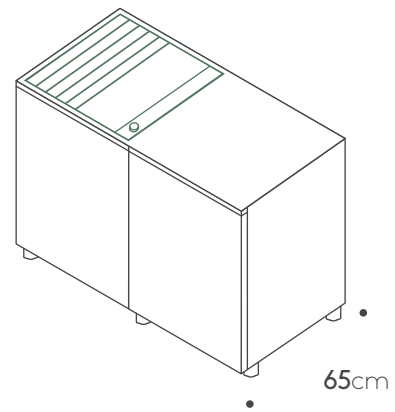

Countertop:
Porcelain 1.22m X 0.65cm

Sink:
Barazza 40cm X 40cm

Faucet:
MGS RH

Products can be arranged in opposite positioning

Extra features

Shelf 60cm

Internal drawer

Two drawers cabinet+Internal drawer

Cabinets:
A120

Countertop:
Porcelain 1.22m X 0.65cm

Teppanyaki:
Pla.net IN.55.LR

Products can be arranged in opposite positioning

Extra features

Shelf 60cm

Internal drawer

Porcelain side panel 65cm