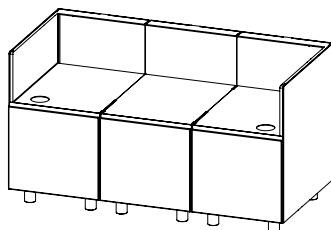

price: \$ 4,830

A48
Cabinet with two door (R&L)
Size: **W48 x D28.75 x H34.76 in**
Adapted for A-5

price: \$ 7,728

• B Series •

B24 2D
Cabinet with two drawers + internal drawer
Regular upper drawer
Touched open low drawer
Size: **W24 x D28.75 x H34.76 in**

price: \$ 4,735

B24 3D
Cabinet with two drawers
Regular upper drawer
Touched open low drawer
Size: **W24 x D28.75 x H34.76 in**

price: \$ 5,198

• C Series •

C48
Cabinet with two low doors (R&L)
Size: **W48 x D28.75 x H34.76 in**
Adapted for Hestan (36, 42 in)
Twin Eagle (42,48in)

price: \$ 8,395

C63
Cabinet with three low doors (R&L)
Size: **W63 x D28.75 x H34.76 in**
Adapted for Alfresco alxe56

price: \$ 10,430

• Grill kit •

Insert for c- 48
(Hestan 42 adjustment)

price: \$ 355

Insert for c- 63
(grill adjustment)

price: \$ 395

Additional parts - powder coated aluminum

• P Series •

P25
Cabinet with low door (R&L)
Size: **W25 x D28.75 x H34.76 in**
Adapted for Built-in Options

price: \$ 4,170

P30
Cabinet with low door (R&L)
Size: **W30 x D28.75 x H34.76 in**
Adapted for Built-in Options