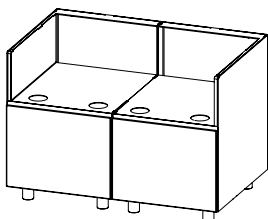

2023

Price list

unica
collection

Cabinets - powder coated aluminum

• A Series •

A24
Cabinet with door (R or L)
Size: **W24 x D28.75 x H34.76 in**
Adapted for Built-in Options

price: \$ 3,864

A30
Cabinet with door (R&L)
Size: **W30 x D28.75 x H34.76 in**
Adapted for Built-in Options

price: \$ 4,830

A48
Cabinet with two door (R&L)
Size: **W48 x D28.75 x H34.76 in**
Adapted for A-5

price: \$ 7,728

• B Series •

B24 2D
Cabinet with two drawers + internal drawer
Regular upper drawer
Touched open low drawer
Size: **W24 x D28.75 x H34.76 in**

price: \$ 4,735

B24 3D
Cabinet with two drawers
Regular upper drawer
Touched open low drawer
Size: **W24 x D28.75 x H34.76 in**

price: \$ 5,198

• C Series •

C48
Cabinet with two low doors (R&L)
Size: **W48 x D28.75 x H34.76 in**
Adapted for Hestan (36, 42 in)
Twin Eagle (42,48in)

price: \$ 8,395

C63
Cabinet with three low doors (R&L)
Size: **W63 x D28.75 x H34.76 in**
Adapted for Alfresco alxe56

price: \$ 10,430

• Grill kit •

Insert for c- 48
(Hestan 42 adjustment)

price: \$ 355

Insert for c- 63
(grill adjustment)